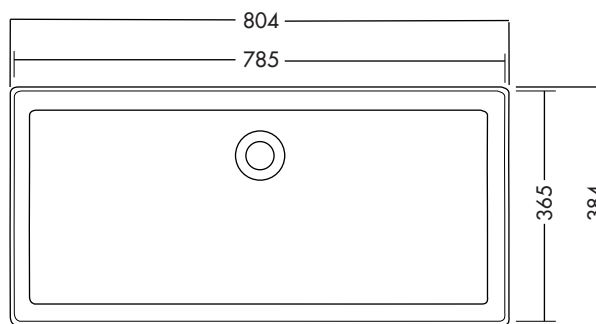

SLIM 80

STYLE

Undercounter Basin

CODE

SB08038001U

COLOURS

White

OVERFLOW & WASTE

32 mm plug & waste
not included

NOTES

Brackets included

UNDER COUNTER
BRACKETS