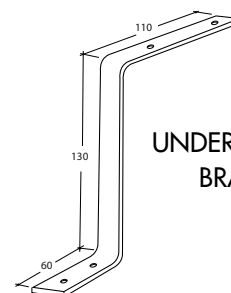

SLIM 80

STYLE

Undercounter Basin

CODE

SB08038001U

COLOURS

White

OVERFLOW & WASTE

32 mm plug & waste
not included

NOTES

Brackets included

UNDER COUNTER
BRACKETS