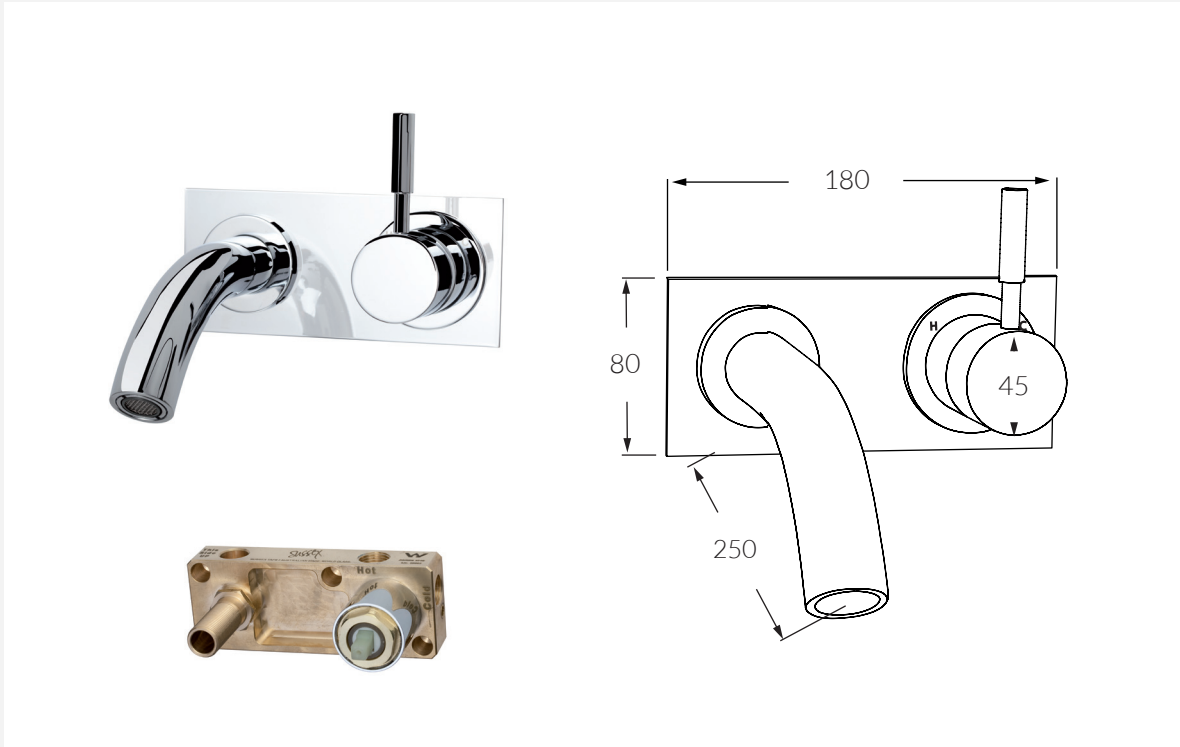

INFORMATION SHEET

Voda Wall Basin Mixer Outlet System RH

Product code:	Available options:
VWBMS250RH	Right hand operation
VWBMS250LH	Left hand operation
VWBMS250V	Vertical operation

FEATURING THE SUSSEX MASTERFIT

A new innovative all-in-one plumbing unit that simplifies the installation process of mixer and outlet combinations.

- Made in Australia from high quality solid brass
- Precision engineered to Australian Standards
- Significant savings in Cost, Labour and Time
- Easy to install
- Mixers, outlets and backplates fit perfectly every time
- Standards ½" BSP connections for plumbing fittings
- Simultaneous use of two outlets
- Mixer cartridges fully serviceable after installation
- Generous tolerance for wall cover thicknesses
- Simultaneous use of two outlets
- Mixer cartridges fully serviceable after installation
- Generous tolerance for wall cover thicknesses