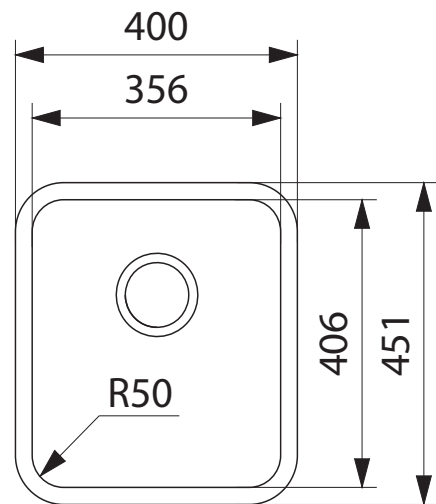

SQX 110-36-2 STEEL QUEEN SINK

PRODUCT INFORMATION

Installation	Undermount
Dimensions	400(W) x 451(H)mm
Cabinet Base	450mm
Bowl Size	356(W) x 406(H) x 200(D)mm/29L
Bowl Radius	50mm
Cut-Out Size	Template
Cut-Out Template	Yes
Waste Outlet	Semi Integrated Waste
Overflow	No
Tap Holes	No
Remote Waste	No
Finish	Stainless Steel