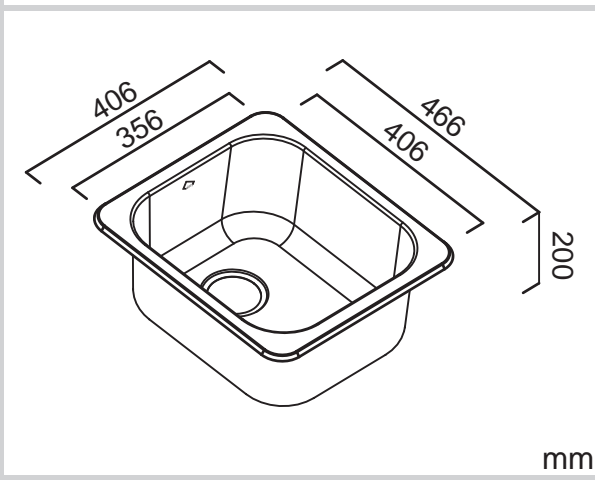

### Dimensions

### Specifications

Description	Single bowl, inset sink
Overall Sink Size	406mm x 466mm x 200mm deep
Bowl Dimensions	356mm x 406mm x 200mm deep
Drainer Length	N/A
Technic	Press
Material	Stainless steel SUS304

### Installation

Fixings	Inset clips supplied
Template	Supplied
Min Cabinet Size	500mm
Waste Holes	1 x 90mm round Compatible with waste disposal