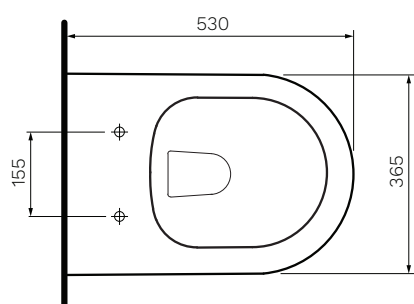

Linfa Wall Hung Pan

Product Code: PN780

The Linfa Wall Hung Pan combines a classically simple design aesthetic with outstanding Rimless performance and comes standard with the PARISI Easy Clean ceramic glaze. A compact, smooth sided wall faced pan complete with an impressive heavy grade, lift off, soft close seat.

Gloss
White

- Colour & Finish** — White Gloss
- Material** — Ceramic
- Dimensions** — 365 x 530 x 345mm
- Rim Type** — PARISI Rimless
- Seat Type** — Soft Close, Heavy Grade, Easy Lift-off, UV Resistant, Antibacterial (PN5765)
- Surface Hygiene** — Easyclean Antibacterial protection
- P Trap** — 210mm height FFL
- Water Inlet** — Back Inlet 350mm height FFL
- Cistern Options** — Compatible with framed concealed cisterns (PA120, PA121, PA140, PA141)
- Button Options** — Compatible with push button panels and remote button sets (PA221 - PA265)
- WELS** — 4 STAR 4.5/3L 3.1L Average Flush
- Warranty** — 10 years (Conditions Apply)