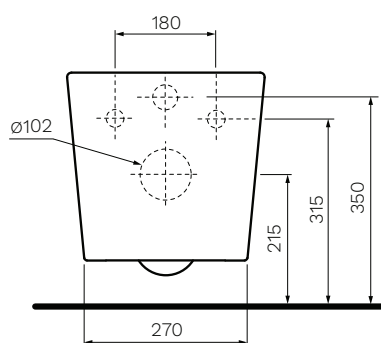

Linfa Wall Hung Pan

Product Code: PN780

The Linfa Wall Hung Pan combines a classically simple design aesthetic with outstanding Rimless performance and comes standard with the PARISI Easy Clean ceramic glaze. A compact, smooth sided wall faced pan complete with an impressive heavy grade, lift off, soft close seat.

Gloss
White

- Colour & Finish** — White Gloss
- Material** — Ceramic
- Dimensions** — 365 x 530 x 345mm
- Rim Type** — PARISI Rimless
- Seat Type** — Soft Close, Heavy Grade, Easy Lift-off, UV Resistant, Antibacterial (PN5765)
- Surface Hygiene** — Easyclean Antibacterial protection
- P Trap** — 210mm height FFL
- Water Inlet** — Back Inlet 350mm height FFL
- Cistern Options** — Compatible with framed concealed cisterns (PA120, PA121, PA140, PA141)
- Button Options** — Compatible with push button panels and remote button sets (PA221 - PA265)
- WELS** — 4 STAR 4.5/3L 3.1L Average Flush
- Warranty** — 10 years (Conditions Apply)