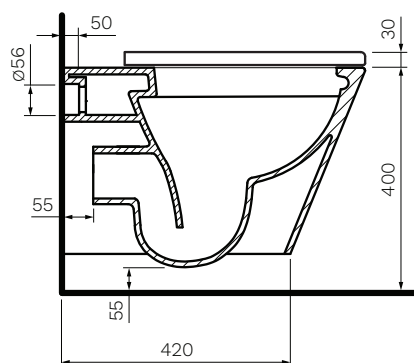

Linfa Wall Hung Pan

Product Code: PN780

The Linfa Wall Hung Pan combines a classically simple design aesthetic with outstanding Rimless performance and comes standard with the PARISI Easy Clean ceramic glaze. A compact, smooth sided wall faced pan complete with an impressive heavy grade, lift off, soft close seat.

Gloss
White

- Colour & Finish** — White Gloss
- Material** — Ceramic
- Dimensions** — 365 x 530 x 345mm
- Rim Type** — PARISI Rimless
- Seat Type** — Soft Close, Heavy Grade, Easy Lift-off, UV Resistant, Antibacterial (PN5765)
- Surface Hygiene** — Easyclean Antibacterial protection
- P Trap** — 210mm height FFL
- Water Inlet** — Back Inlet 350mm height FFL
- Cistern Options** — Compatible with framed concealed cisterns (PA120, PA121, PA140, PA141)
- Button Options** — Compatible with push button panels and remote button sets (PA221 - PA265)
- WELS** — 4 STAR 4.5/3L 3.1L Average Flush
- Warranty** — 10 years (Conditions Apply)