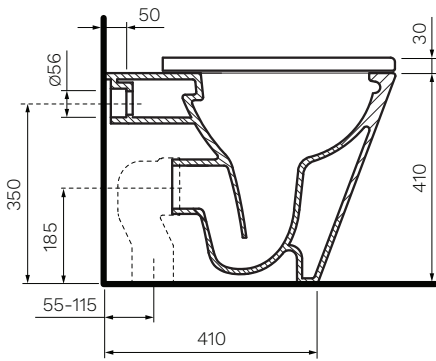

Linfa Wall Faced Pan

Product Code: PN770

The Linfa Wall Faced Pan combines a classically simple design aesthetic with outstanding Rimless performance and comes standard with the PARISI Easy Clean ceramic glaze. A compact, smooth sided wall faced pan complete with an impressive heavy grade, lift off, soft close seat.

- Colour & Finish** — White Gloss
- Material** — Ceramic
- Dimensions** — 365 x 560 x 410mm
- Rim Type** — PARISI Rimless
- Seat Type** — Soft Close, Low profile, Heavy Grade, Easy Lift-off, UV Resistant, Antibacterial (PN5765)
- P Trap** — 185mm height FFL
- S Trap** — 55 - 115mm using PN0031 connector (included)
- Water Inlet** — Back Inlet 350mm height FFL
- Cistern Options** — Compatible with concealed cisterns (PA110, PA111, PA130, PA135, PA136, PA137)
- Button Options** — Compatible with push button panels and remote button sets (PA221 - PA265)
- WELS** — 4 STAR 4.5/3L 3.2L Average Flush
- Warranty** — 10 years (Conditions Apply)