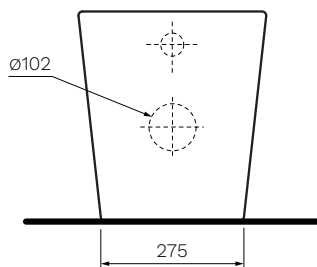

Linfa Wall Faced Pan

Product Code: PN770

The Linfa Wall Faced Pan combines a classically simple design aesthetic with outstanding Rimless performance and comes standard with the PARISI Easy Clean ceramic glaze. A compact, smooth sided wall faced pan complete with an impressive heavy grade, lift off, soft close seat.

- Colour & Finish** — White Gloss
- Material** — Ceramic
- Dimensions** — 365 x 560 x 410mm
- Rim Type** — PARISI Rimless
- Seat Type** — Soft Close, Low profile, Heavy Grade, Easy Lift-off, UV Resistant, Antibacterial (PN5765)
- P Trap** — 185mm height FFL
- S Trap** — 55 - 115mm using PN0031 connector (included)
- Water Inlet** — Back Inlet 350mm height FFL
- Cistern Options** — Compatible with concealed cisterns (PA110, PA111, PA130, PA135, PA136, PA137)
- Button Options** — Compatible with push button panels and remote button sets (PA221 - PA265)
- WELS** — 4 STAR 4.5/3L 3.2L Average Flush
- Warranty** — 10 years (Conditions Apply)