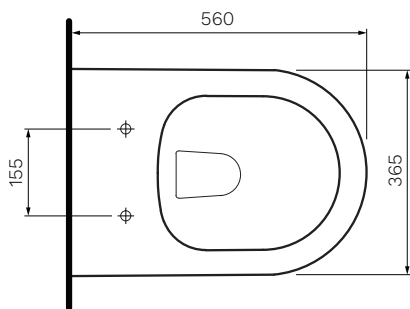

Linfa Wall Faced Pan

Product Code: PN770

The Linfa Wall Faced Pan combines a classically simple design aesthetic with outstanding Rimless performance and comes standard with the PARISI Easy Clean ceramic glaze. A compact, smooth sided wall faced pan complete with an impressive heavy grade, lift off, soft close seat.

- Colour & Finish** — White Gloss
- Material** — Ceramic
- Dimensions** — 365 x 560 x 410mm
- Rim Type** — PARISI Rimless
- Seat Type** — Soft Close, Low profile, Heavy Grade, Easy Lift-off, UV Resistant, Antibacterial (PN5765)
- P Trap** — 185mm height FFL
- S Trap** — 55 - 115mm using PN0031 connector (included)
- Water Inlet** — Back Inlet 350mm height FFL
- Cistern Options** — Compatible with concealed cisterns (PA110, PA111, PA130, PA135, PA136, PA137)
- Button Options** — Compatible with push button panels and remote button sets (PA221 - PA265)
- WELS** — 4 STAR 4.5/3L 3.2L Average Flush
- Warranty** — 10 years (Conditions Apply)