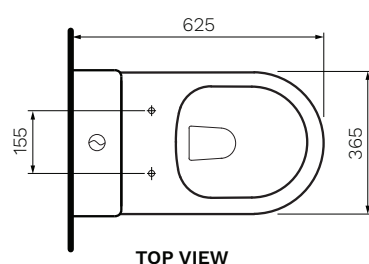

Linfa Wall Faced Suite

Product Code: PN760

The Linfa Wall Faced Suite combines a classically simple design with outstanding Rimless performance. A compact, smooth sided suite with heavy grade, lift off, soft close seat and Easy Clean ceramic glaze that ensures maximum cleaning of the inner bowl.

Gloss
White

- Colour & Finish** — White Gloss
- Material** — Ceramic
- Dimensions** — 380 x 625 x 835mm
- Rim Type** — PARISI Rimless
- Seat Type** — Low profile Soft Close with Cover, Heavy Grade, Easy Lift-off, UV Resistant, Antibacterial (PN5765)
- Surface Hygiene** — Easyclean Antibacterial protection
- P Trap** — 185mm height FFL
- S Trap** — 55 - 175mm using PN0030 connector (included)
Optional variable set-out 180 - 220mm using PN0045 connector (to be ordered separately)
- Water Inlet** — Back Inlet 730mm height FFL / Bottom Inlet L&R
- WELS** — 4 STAR 4.5/3L 3.3L Average Flush
- Warranty** — 10 years (Conditions Apply)