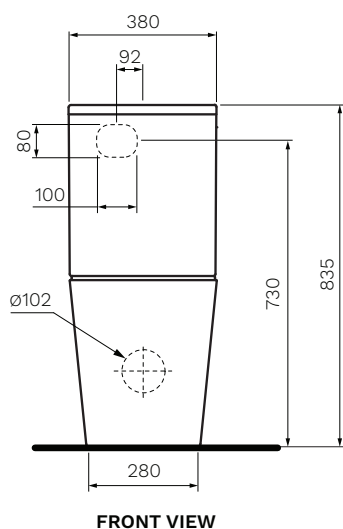

Linfa Wall Faced Suite

Product Code: PN760

The Linfa Wall Faced Suite combines a classically simple design with outstanding Rimless performance. A compact, smooth sided suite with heavy grade, lift off, soft close seat and Easy Clean ceramic glaze that ensures maximum cleaning of the inner bowl.

Gloss
White

- Colour & Finish** — White Gloss
- Material** — Ceramic
- Dimensions** — 380 x 625 x 835mm
- Rim Type** — PARISI Rimless
- Seat Type** — Low profile Soft Close with Cover, Heavy Grade, Easy Lift-off, UV Resistant, Antibacterial (PN5765)
- Surface Hygiene** — Easyclean Antibacterial protection
- P Trap** — 185mm height FFL
- S Trap** — 55 - 175mm using PN0030 connector (included)
Optional variable set-out 180 - 220mm using PN0045 connector (to be ordered separately)
- Water Inlet** — Back Inlet 730mm height FFL / Bottom Inlet L&R
- WELS** — 4 STAR 4.5/3L 3.3L Average Flush
- Warranty** — 10 years (Conditions Apply)