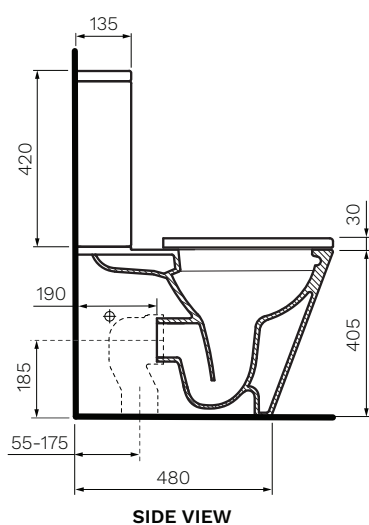

Linfa Wall Faced Suite

Product Code: PN760

The Linfa Wall Faced Suite combines a classically simple design with outstanding Rimless performance. A compact, smooth sided suite with heavy grade, lift off, soft close seat and Easy Clean ceramic glaze that ensures maximum cleaning of the inner bowl.

Gloss
White

- Colour & Finish** — White Gloss
- Material** — Ceramic
- Dimensions** — 380 x 625 x 835mm
- Rim Type** — PARISI Rimless
- Seat Type** — Low profile Soft Close with Cover, Heavy Grade, Easy Lift-off, UV Resistant, Antibacterial (PN5765)
- Surface Hygiene** — Easyclean Antibacterial protection
- P Trap** — 185mm height FFL
- S Trap** — 55 - 175mm using PN0030 connector (included)
Optional variable set-out 180 - 220mm using PN0045 connector (to be ordered separately)
- Water Inlet** — Back Inlet 730mm height FFL / Bottom Inlet L&R
- WELS** — 4 STAR 4.5/3L 3.3L Average Flush
- Warranty** — 10 years (Conditions Apply)