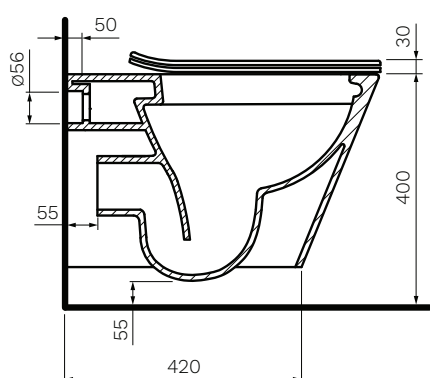

L'Hotel Wall Hung Pan

Product Code: PN750

The L'Hotel Wall Hung Pan combines a classically simple design aesthetic with outstanding Rimless performance features and comes standard with the PARISI Easy Clean ceramic glaze. A compact, smooth sided wall faced suite complete with an impressive heavy grade, lift off, soft close toilet seat.

Gloss White

- Colour & Finish** — White Gloss
- Material** — Ceramic
- Dimensions** — 365 x 530 x 345mm
- Rim Type** — PARISI Rimless
- Seat Type** — Soft Close, Slim Heavy Grade, Easy Lift-off Hinges, UV Resistant, Antibacterial (PN5745)
- Surface Hygiene** — Easyclean Antibacterial Protection
- P Trap** — 215mm height FFL
- Water Inlet** — Back Inlet 350mm height FFL
- Cistern Options** — Compatible with concealed cisterns (PA120, PA121, PA140, PA141)
- Button Options** — Compatible with push button panels and remote button sets (PA221 - PA265)
- WELS** — 4 STAR 4.5/3L 3.3L Average Flush
- Warranty** — 10 Years (Conditions Apply)