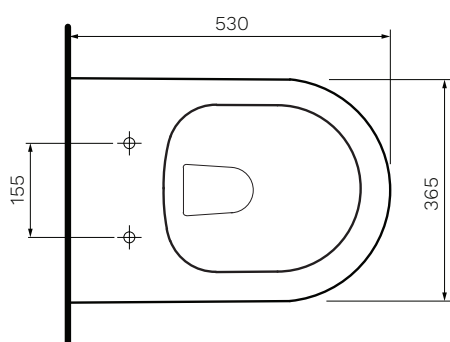

L'Hotel Wall Hung Pan

Product Code: PN750

The L'Hotel Wall Hung Pan combines a classically simple design aesthetic with outstanding Rimless performance features and comes standard with the PARISI Easy Clean ceramic glaze. A compact, smooth sided wall faced suite complete with an impressive heavy grade, lift off, soft close toilet seat.

Gloss White

- Colour & Finish** — White Gloss
- Material** — Ceramic
- Dimensions** — 365 x 530 x 345mm
- Rim Type** — PARISI Rimless
- Seat Type** — Soft Close, Slim Heavy Grade, Easy Lift-off Hinges, UV Resistant, Antibacterial (PN5745)
- Surface Hygiene** — Easyclean Antibacterial Protection
- P Trap** — 215mm height FFL
- Water Inlet** — Back Inlet 350mm height FFL
- Cistern Options** — Compatible with concealed cisterns (PA120, PA121, PA140, PA141)
- Button Options** — Compatible with push button panels and remote button sets (PA221 - PA265)
- WELS** — 4 STAR 4.5/3L 3.3L Average Flush
- Warranty** — 10 Years (Conditions Apply)