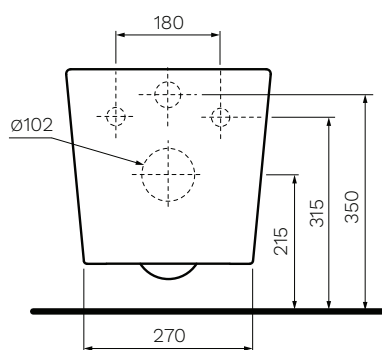

L'Hotel Wall Hung Pan

Product Code: PN750

The L'Hotel Wall Hung Pan combines a classically simple design aesthetic with outstanding Rimless performance features and comes standard with the PARISI Easy Clean ceramic glaze. A compact, smooth sided wall faced suite complete with an impressive heavy grade, lift off, soft close toilet seat.

Gloss White

- Colour & Finish** — White Gloss
- Material** — Ceramic
- Dimensions** — 365 x 530 x 345mm
- Rim Type** — PARISI Rimless
- Seat Type** — Soft Close, Slim Heavy Grade, Easy Lift-off Hinges, UV Resistant, Antibacterial (PN5745)
- Surface Hygiene** — Easyclean Antibacterial Protection
- P Trap** — 215mm height FFL
- Water Inlet** — Back Inlet 350mm height FFL
- Cistern Options** — Compatible with concealed cisterns (PA120, PA121, PA140, PA141)
- Button Options** — Compatible with push button panels and remote button sets (PA221 - PA265)
- WELS** — 4 STAR 4.5/3L 3.3L Average Flush
- Warranty** — 10 Years (Conditions Apply)