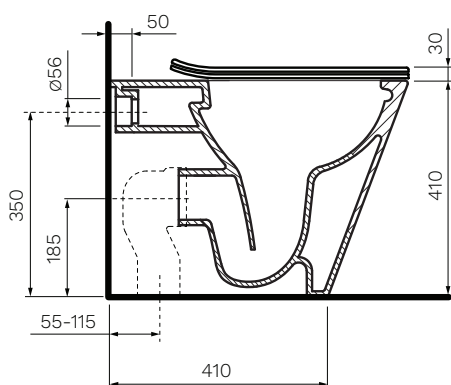

## L'Hotel Wall Faced Pan

**Product Code: PN740**

The L'Hotel Wall Faced Pan combines a classically simple design aesthetic with outstanding Rimless performance features and comes standard with the PARISI Easy Clean ceramic glaze. A compact, smooth sided wall faced pan complete with an impressive heavy grade, lift off, soft close toilet seat.

Gloss  
White

- Colour & Finish** — White Gloss
- Material** — Ceramic
- Dimensions** — 365 x 560 x 410mm
- Rim Type** — PARISI Rimless
- Seat Type** — Soft Close, Slim Heavy Grade, Easy Lift-off Hinges, UV Resistant, Antibacterial (PN5745)
- Surface Hygiene** — Easyclean Antibacterial Protection
- P Trap** — 185mm height FFL
- S Trap** — 55 - 115mm using PN0031 connector (included)
- Water Inlet** — Back Inlet 350mm height FFL
- Cistern Options** — Compatible with concealed cisterns (PA110, PA111, PA130, PA135, PA136, PA137)
- Button Options** — Compatible with push button panels and remote button sets (PA221 - PA265)
- WELS** — 4 STAR 4.5/3L 3.3L Average Flush
- Warranty** — 10 Years (Conditions Apply)