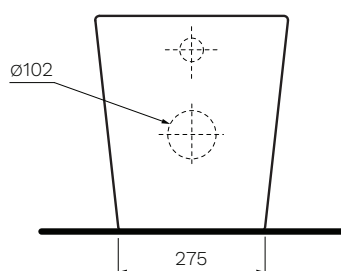

## L'Hotel Wall Faced Pan

**Product Code: PN740**

The L'Hotel Wall Faced Pan combines a classically simple design aesthetic with outstanding Rimless performance features and comes standard with the PARISI Easy Clean ceramic glaze. A compact, smooth sided wall faced pan complete with an impressive heavy grade, lift off, soft close toilet seat.

Gloss  
White

- Colour & Finish** — White Gloss
- Material** — Ceramic
- Dimensions** — 365 x 560 x 410mm
- Rim Type** — PARISI Rimless
- Seat Type** — Soft Close, Slim Heavy Grade, Easy Lift-off Hinges, UV Resistant, Antibacterial (PN5745)
- Surface Hygiene** — Easyclean Antibacterial Protection
- P Trap** — 185mm height FFL
- S Trap** — 55 - 115mm using PN0031 connector (included)
- Water Inlet** — Back Inlet 350mm height FFL
- Cistern Options** — Compatible with concealed cisterns (PA110, PA111, PA130, PA135, PA136, PA137)
- Button Options** — Compatible with push button panels and remote button sets (PA221 - PA265)
- WELS** — 4 STAR 4.5/3L 3.3L Average Flush
- Warranty** — 10 Years (Conditions Apply)