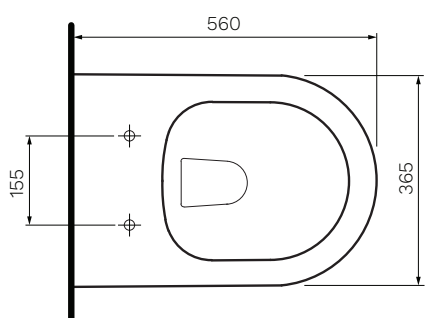

## L'Hotel Wall Faced Pan

**Product Code: PN740**

The L'Hotel Wall Faced Pan combines a classically simple design aesthetic with outstanding Rimless performance features and comes standard with the PARISI Easy Clean ceramic glaze. A compact, smooth sided wall faced pan complete with an impressive heavy grade, lift off, soft close toilet seat.

Gloss  
White

- Colour & Finish** — White Gloss
- Material** — Ceramic
- Dimensions** — 365 x 560 x 410mm
- Rim Type** — PARISI Rimless
- Seat Type** — Soft Close, Slim Heavy Grade, Easy Lift-off Hinges, UV Resistant, Antibacterial (PN5745)
- Surface Hygiene** — Easyclean Antibacterial Protection
- P Trap** — 185mm height FFL
- S Trap** — 55 - 115mm using PN0031 connector (included)
- Water Inlet** — Back Inlet 350mm height FFL
- Cistern Options** — Compatible with concealed cisterns (PA110, PA111, PA130, PA135, PA136, PA137)
- Button Options** — Compatible with push button panels and remote button sets (PA221 - PA265)
- WELS** — 4 STAR 4.5/3L 3.3L Average Flush
- Warranty** — 10 Years (Conditions Apply)