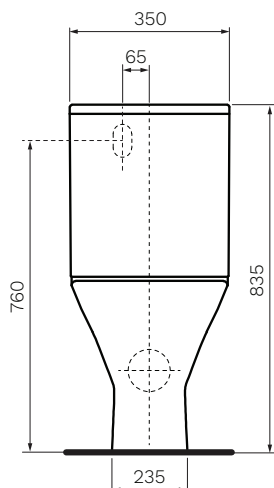

Quad Wall Faced Suite

Product Code: PN660

Gloss White

- Colour & Finish** — White Gloss
- Material** — Ceramic
- Dimensions** — 345 x 650 x 835mm
- Rim Type** — Box Rim
- Seat Type** — Soft Close, Heavy Grade, Easy Lift-off, UV Resistant, Antibacterial, Chrome Plated Metal Hinges (PN5660)
- Surface Hygiene** — Easyclean Antibacterial protection
- P Trap** — 1185mm Height FFL
- S Trap** — 50 - 160mm
160 - 200mm using PN0045 Connector (to be ordered separately)
- Water Inlet** — Back Inlet 760mm Height FFL Top Left
- WELS** — 4 STAR 4.5/3L 3.4L Average Flush
- Warranty** — 10 years (Conditions Apply)