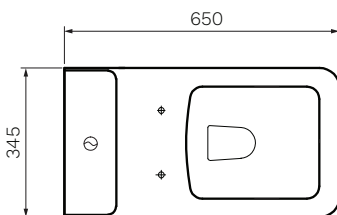

Quad Wall Faced Suite

Product Code: PN660

Gloss White

- Colour & Finish** — White Gloss
- Material** — Ceramic
- Dimensions** — 345 x 650 x 835mm
- Rim Type** — Box Rim
- Seat Type** — Soft Close, Heavy Grade, Easy Lift-off, UV Resistant, Antibacterial, Chrome Plated Metal Hinges (PN5660)
- Surface Hygiene** — Easyclean Antibacterial protection
- P Trap** — 1185mm Height FFL
- S Trap** — 50 - 160mm
160 - 200mm using PN0045 Connector (to be ordered separately)
- Water Inlet** — Back Inlet 760mm Height FFL Top Left
- WELS** — 4 STAR 4.5/3L 3.4L Average Flush
- Warranty** — 10 years (Conditions Apply)