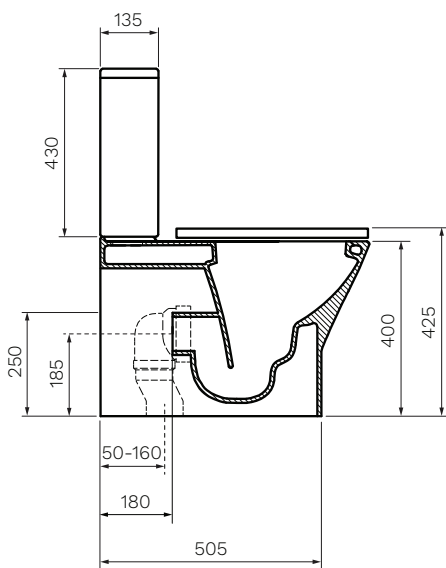

Quad Wall Faced Suite

Product Code: PN660

Gloss White

- Colour & Finish** — White Gloss
- Material** — Ceramic
- Dimensions** — 345 x 650 x 835mm
- Rim Type** — Box Rim
- Seat Type** — Soft Close, Heavy Grade, Easy Lift-off, UV Resistant, Antibacterial, Chrome Plated Metal Hinges (PN5660)
- Surface Hygiene** — Easyclean Antibacterial protection
- P Trap** — 1185mm Height FFL
- S Trap** — 50 - 160mm
160 - 200mm using PN0045 Connector (to be ordered separately)
- Water Inlet** — Back Inlet 760mm Height FFL Top Left
- WELS** — 4 STAR 4.5/3L 3.4L Average Flush
- Warranty** — 10 years (Conditions Apply)