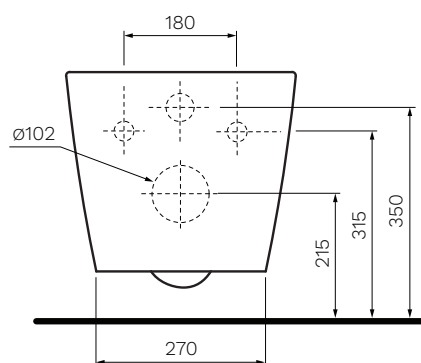

Ellisse MKII Wall Hung Pan

Product Code: PN620

The innovative design of the PARISI Ellisse MKII Wall Hung Pan with RIMLESS technology projects water rather than the traditional flushing mechanism where water pours down the rim. Through the powerful delivery of water and open rim design, maximum cleaning of the inner bowl is achieved.

Gloss White

- Colour & Finish** — White Gloss
- Material** — Ceramic
- Dimensions** — 345 x 515 x 365mm
- Rim Type** — PARISI Rimless
- Seat Type** — Soft Close, Slim Heavy Grade, Easy Lift-off Hinges, UV Resistant, Antibacterial (PN5745)
- Surface Hygiene** — Easyclean Antibacterial Protection
- P Trap** — 215mm height FFL
- Water Inlet** — Back Inlet 350mm height FFL
- Cistern Options** — Compatible with concealed cisterns (PA120, PA121, PA140, PA141)
- Button Options** — Compatible with push button panels and remote button sets (PA221 - PA265)
- WELS** — 4 STAR 4.5/3L 3.3L Average Flush
- Warranty** — 10 Years (Conditions Apply)