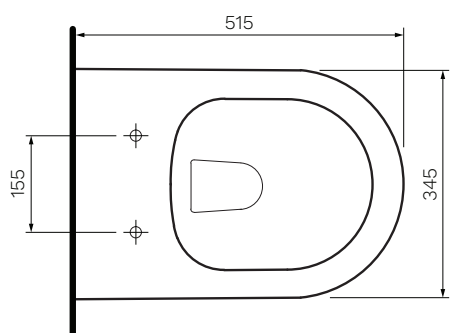

Ellisse MKII Wall Hung Pan

Product Code: PN620

The innovative design of the PARISI Ellisse MKII Wall Hung Pan with RIMLESS technology projects water rather than the traditional flushing mechanism where water pours down the rim. Through the powerful delivery of water and open rim design, maximum cleaning of the inner bowl is achieved.

Gloss White

- Colour & Finish** — White Gloss
- Material** — Ceramic
- Dimensions** — 345 x 515 x 365mm
- Rim Type** — PARISI Rimless
- Seat Type** — Soft Close, Slim Heavy Grade, Easy Lift-off Hinges, UV Resistant, Antibacterial (PN5745)
- Surface Hygiene** — Easyclean Antibacterial Protection
- P Trap** — 215mm height FFL
- Water Inlet** — Back Inlet 350mm height FFL
- Cistern Options** — Compatible with concealed cisterns (PA120, PA121, PA140, PA141)
- Button Options** — Compatible with push button panels and remote button sets (PA221 - PA265)
- WELS** — 4 STAR 4.5/3L 3.3L Average Flush
- Warranty** — 10 Years (Conditions Apply)