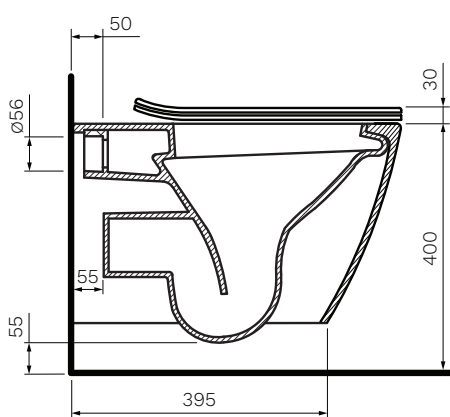

Ellisse MKII Wall Hung Pan

Product Code: PN620

The innovative design of the PARISI Ellisse MKII Wall Hung Pan with RIMLESS technology projects water rather than the traditional flushing mechanism where water pours down the rim. Through the powerful delivery of water and open rim design, maximum cleaning of the inner bowl is achieved.

Gloss White

- Colour & Finish** — White Gloss
- Material** — Ceramic
- Dimensions** — 345 x 515 x 365mm
- Rim Type** — PARISI Rimless
- Seat Type** — Soft Close, Slim Heavy Grade, Easy Lift-off Hinges, UV Resistant, Antibacterial (PN5745)
- Surface Hygiene** — Easyclean Antibacterial Protection
- P Trap** — 215mm height FFL
- Water Inlet** — Back Inlet 350mm height FFL
- Cistern Options** — Compatible with concealed cisterns (PA120, PA121, PA140, PA141)
- Button Options** — Compatible with push button panels and remote button sets (PA221 - PA265)
- WELS** — 4 STAR 4.5/3L 3.3L Average Flush
- Warranty** — 10 Years (Conditions Apply)