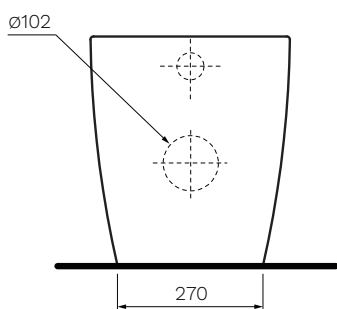

Ellisse MKII Wall Faced Pan

Product Code: PN610

The innovative design of the PARISI Ellisse MKII Wall Faced Pan with RIMLESS technology projects water rather than the traditional flushing mechanism where water pours down the rim. Through the powerful delivery of water and open rim design, maximum cleaning of the inner bowl is achieved.

Gloss White

- Colour & Finish** — White Gloss
- Material** — Ceramic
- Dimensions** — 365 x 530 x 420mm
- Rim Type** — PARISI Rimless
- Seat Type** — Soft Close, Slim Heavy Grade, Easy Lift-off Hinges, UV Resistant, Antibacterial (PN5745)
- Surface Hygiene** — Easyclean Antibacterial Protection
- P Trap** — 185mm height FFL
- S Trap** — 55 - 95mm using PN0031 connector (included)
- Water Inlet** — Back Inlet 365mm height FFL
- Cistern Options** — Compatible with concealed cisterns (PA110, PA111, PA130, PA135, PA136, PA137)
- Button Options** — Compatible with push button panels and remote button sets (PA221 - PA265)
- WELS** — 4 STAR 4.5/3L 3.3L Average Flush
- Warranty** — 10 Years (Conditions Apply)