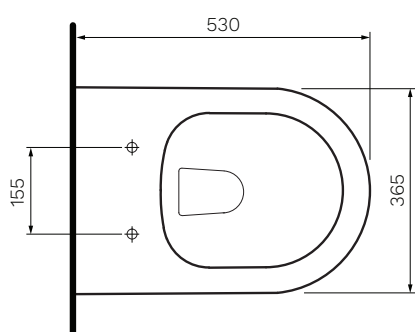

Ellisse MKII Wall Faced Pan

Product Code: PN610

The innovative design of the PARISI Ellisse MKII Wall Faced Pan with RIMLESS technology projects water rather than the traditional flushing mechanism where water pours down the rim. Through the powerful delivery of water and open rim design, maximum cleaning of the inner bowl is achieved.

Gloss White

- Colour & Finish** — White Gloss
- Material** — Ceramic
- Dimensions** — 365 x 530 x 420mm
- Rim Type** — PARISI Rimless
- Seat Type** — Soft Close, Slim Heavy Grade, Easy Lift-off Hinges, UV Resistant, Antibacterial (PN5745)
- Surface Hygiene** — Easyclean Antibacterial Protection
- P Trap** — 185mm height FFL
- S Trap** — 55 - 95mm using PN0031 connector (included)
- Water Inlet** — Back Inlet 365mm height FFL
- Cistern Options** — Compatible with concealed cisterns (PA110, PA111, PA130, PA135, PA136, PA137)
- Button Options** — Compatible with push button panels and remote button sets (PA221 - PA265)
- WELS** — 4 STAR 4.5/3L 3.3L Average Flush
- Warranty** — 10 Years (Conditions Apply)