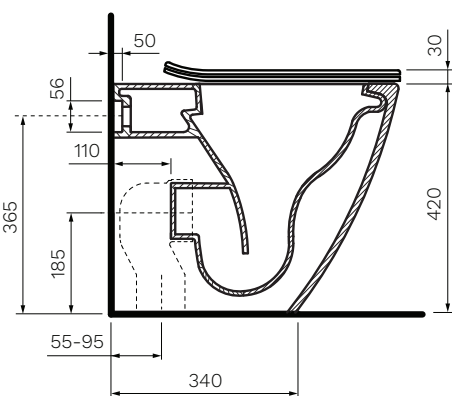

Ellisse MKII Wall Faced Pan

Product Code: PN610

The innovative design of the PARISI Ellisse MKII Wall Faced Pan with RIMLESS technology projects water rather than the traditional flushing mechanism where water pours down the rim. Through the powerful delivery of water and open rim design, maximum cleaning of the inner bowl is achieved.

Gloss White

- Colour & Finish** — White Gloss
- Material** — Ceramic
- Dimensions** — 365 x 530 x 420mm
- Rim Type** — PARISI Rimless
- Seat Type** — Soft Close, Slim Heavy Grade, Easy Lift-off Hinges, UV Resistant, Antibacterial (PN5745)
- Surface Hygiene** — Easyclean Antibacterial Protection
- P Trap** — 185mm height FFL
- S Trap** — 55 - 95mm using PN0031 connector (included)
- Water Inlet** — Back Inlet 365mm height FFL
- Cistern Options** — Compatible with concealed cisterns (PA110, PA111, PA130, PA135, PA136, PA137)
- Button Options** — Compatible with push button panels and remote button sets (PA221 - PA265)
- WELS** — 4 STAR 4.5/3L 3.3L Average Flush
- Warranty** — 10 Years (Conditions Apply)