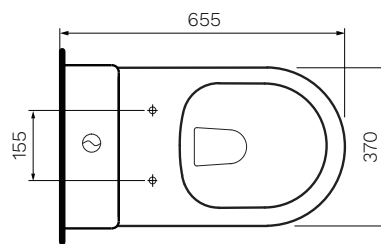

## Ellisse MKII Wall Faced Suite

**Product Code: PN600**

The innovative design of the PARISI Ellisse MKII Wall Faced Suite with RIMLESS technology projects water rather than the traditional flushing mechanism where water pours down the rim. Through the powerful delivery of water and open rim design, maximum cleaning of the inner bowl is achieved.

Gloss  
White

<b>Colour &amp; Finish</b>	— White Gloss
<b>Material</b>	— Ceramic
<b>Dimensions</b>	— 380 x 655 x 850mm
<b>Rim Type</b>	— PARISI Rimless
<b>Seat Type</b>	— Soft Close, Slim Heavy Grade, Easy Lift-off Hinges, UV Resistant, Antibacterial (PN5745)
<b>Surface Hygiene</b>	— Easyclean Antibacterial protection
<b>P Trap</b>	— 185mm height FFL
<b>S Trap</b>	— 55 - 215mm using PN0030 connector (included)
<b>Water Inlet</b>	— Back Inlet 750mm height FFL
<b>WELS</b>	— 4 STAR 4.5/3L 3.4L Average Flush
<b>Warranty</b>	— 10 Years (Conditions Apply)

PARISI

RIMLESS

Note: Dimensions are in millimetres and nominal. They can vary according to material and manufacturing tolerances. Exact dimensions should be determined by measuring actual product. PARISI reserves the right to vary specifications without notice.