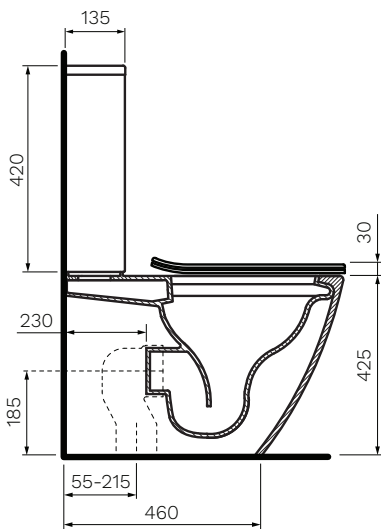

## Ellisse MKII Wall Faced Suite

**Product Code: PN600**

The innovative design of the PARISI Ellisse MKII Wall Faced Suite with RIMLESS technology projects water rather than the traditional flushing mechanism where water pours down the rim. Through the powerful delivery of water and open rim design, maximum cleaning of the inner bowl is achieved.

Gloss  
White

<b>Colour &amp; Finish</b>	— White Gloss
<b>Material</b>	— Ceramic
<b>Dimensions</b>	— 380 x 655 x 850mm
<b>Rim Type</b>	— PARISI Rimless
<b>Seat Type</b>	— Soft Close, Slim Heavy Grade, Easy Lift-off Hinges, UV Resistant, Antibacterial (PN5745)
<b>Surface Hygiene</b>	— Easyclean Antibacterial protection
<b>P Trap</b>	— 185mm height FFL
<b>S Trap</b>	— 55 - 215mm using PN0030 connector (included)
<b>Water Inlet</b>	— Back Inlet 750mm height FFL
<b>WELS</b>	— 4 STAR 4.5/3L 3.4L Average Flush
<b>Warranty</b>	— 10 Years (Conditions Apply)

PARISI

RIMLESS

Note: Dimensions are in millimetres and nominal. They can vary according to material and manufacturing tolerances. Exact dimensions should be determined by measuring actual product. PARISI reserves the right to vary specifications without notice.