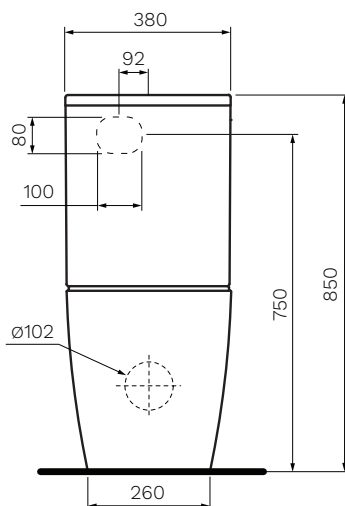

## Ellisse MKII Wall Faced Suite

**Product Code: PN600**

The innovative design of the PARISI Ellisse MKII Wall Faced Suite with RIMLESS technology projects water rather than the traditional flushing mechanism where water pours down the rim. Through the powerful delivery of water and open rim design, maximum cleaning of the inner bowl is achieved.

Gloss  
White

<b>Colour &amp; Finish</b>	— White Gloss
<b>Material</b>	— Ceramic
<b>Dimensions</b>	— 380 x 655 x 850mm
<b>Rim Type</b>	— PARISI Rimless
<b>Seat Type</b>	— Soft Close, Slim Heavy Grade, Easy Lift-off Hinges, UV Resistant, Antibacterial (PN5745)
<b>Surface Hygiene</b>	— Easyclean Antibacterial protection
<b>P Trap</b>	— 185mm height FFL
<b>S Trap</b>	— 55 - 215mm using PN0030 connector (included)
<b>Water Inlet</b>	— Back Inlet 750mm height FFL
<b>WELS</b>	— 4 STAR 4.5/3L 3.4L Average Flush
<b>Warranty</b>	— 10 Years (Conditions Apply)

PARISI

RIMLESS

Note: Dimensions are in millimetres and nominal. They can vary according to material and manufacturing tolerances. Exact dimensions should be determined by measuring actual product. PARISI reserves the right to vary specifications without notice.