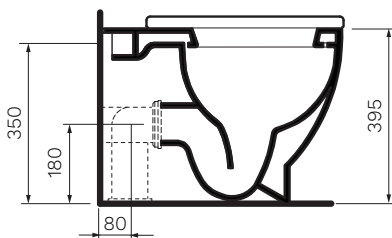

## Deco Column Wall Faced Suite

**Product Code: PC160**

  
Gloss  
White

- Colour & Finish** — White Gloss
- Material** — Ceramic
- Dimensions** — 410 x 720 x 900mm
- Rim Type** — Box Rim
- Seat Type** — Soft Close, Heavy Grade, Easy Lift-off, UV Resistant, Antibacterial, Chrome plated Metal Hinges (PN5320)
- Surface Hygiene** — Easyclean Antibacterial protection
- P Trap** — 180mm height FFL
- S Trap** — 80mm using GS0090 connector (included)
- Water Inlet** — Back Inlet 350mm height FFL / Bottom Inlet L&R
- WELS** — 4 STAR 4.5/3L 3.3L Average Flush
- Warranty** — 10 years (Conditions Apply)