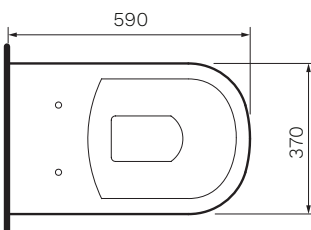

## Deco Column Wall Faced Suite

**Product Code: PC160**

  
Gloss  
White

- Colour & Finish** — White Gloss
- Material** — Ceramic
- Dimensions** — 410 x 720 x 900mm
- Rim Type** — Box Rim
- Seat Type** — Soft Close, Heavy Grade, Easy Lift-off, UV Resistant, Antibacterial, Chrome plated Metal Hinges (PN5320)
- Surface Hygiene** — Easyclean Antibacterial protection
- P Trap** — 180mm height FFL
- S Trap** — 80mm using GS0090 connector (included)
- Water Inlet** — Back Inlet 350mm height FFL / Bottom Inlet L&R
- WELS** — 4 STAR 4.5/3L 3.3L Average Flush
- Warranty** — 10 years (Conditions Apply)