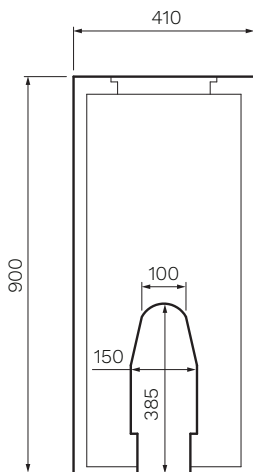

## Deco Column Wall Faced Suite

**Product Code: PC160**

  
Gloss  
White

- Colour & Finish** — White Gloss
- Material** — Ceramic
- Dimensions** — 410 x 720 x 900mm
- Rim Type** — Box Rim
- Seat Type** — Soft Close, Heavy Grade, Easy Lift-off, UV Resistant, Antibacterial, Chrome plated Metal Hinges (PN5320)
- Surface Hygiene** — Easyclean Antibacterial protection
- P Trap** — 180mm height FFL
- S Trap** — 80mm using GS0090 connector (included)
- Water Inlet** — Back Inlet 350mm height FFL / Bottom Inlet L&R
- WELS** — 4 STAR 4.5/3L 3.3L Average Flush
- Warranty** — 10 years (Conditions Apply)