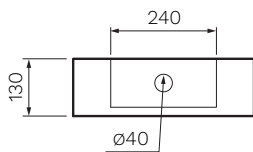

## Deco Column Wall Faced Suite

**Product Code: PC160**

  
Gloss  
White

- Colour & Finish** — White Gloss
- Material** — Ceramic
- Dimensions** — 410 x 720 x 900mm
- Rim Type** — Box Rim
- Seat Type** — Soft Close, Heavy Grade, Easy Lift-off, UV Resistant, Antibacterial, Chrome plated Metal Hinges (PN5320)
- Surface Hygiene** — Easyclean Antibacterial protection
- P Trap** — 180mm height FFL
- S Trap** — 80mm using GS0090 connector (included)
- Water Inlet** — Back Inlet 350mm height FFL / Bottom Inlet L&R
- WELS** — 4 STAR 4.5/3L 3.3L Average Flush
- Warranty** — 10 years (Conditions Apply)