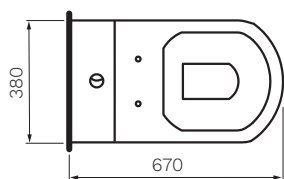

Gloss
White

- Colour & Finish** — White Gloss
- Material** — Ceramic
- Dimensions** — 380 x 670 x 885mm
- Rim Type** — PARISI Rimless
- Seat Type** — Soft Close, Slim Heavy Grade, Easy Lift-off Hinge, UV Resistant, Antibacterial (PN5700)
- Surface Hygiene** — Easyclean Antibacterial protection
- P Trap** — 185mm Height FFL
- S Trap** — 80 - 160mm using GS0900 Connector (included)
Optional Variable Set-out 150 - 240mm using PN0045 Connector (to be ordered separately)
- Water Inlet** — Back Inlet 805mm Height FFL Top Left
- WELS** — 4 STAR 4.5/3L 3.3L Average Flush
- Warranty** — 10 years (Conditions Apply)

PARISI

RIMLESS

Note: Dimensions are in millimetres and nominal. They can vary according to material and manufacturing tolerances. Exact dimensions should be determined by measuring actual product. PARISI reserves the right to vary specifications without notice.