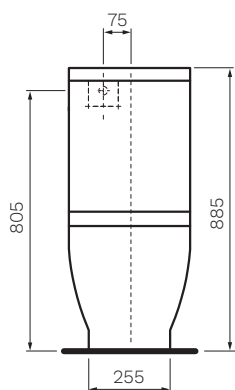

Gloss
White

- Colour & Finish** — White Gloss
- Material** — Ceramic
- Dimensions** — 380 x 670 x 885mm
- Rim Type** — PARISI Rimless
- Seat Type** — Soft Close, Slim Heavy Grade, Easy Lift-off Hinge, UV Resistant, Antibacterial (PN5700)
- Surface Hygiene** — Easyclean Antibacterial protection
- P Trap** — 185mm Height FFL
- S Trap** — 80 - 160mm using GS0900 Connector (included)
Optional Variable Set-out 150 - 240mm using PN0045 Connector (to be ordered separately)
- Water Inlet** — Back Inlet 805mm Height FFL Top Left
- WELS** — 4 STAR 4.5/3L 3.3L Average Flush
- Warranty** — 10 years (Conditions Apply)

PARISI

RIMLESS

Note: Dimensions are in millimetres and nominal. They can vary according to material and manufacturing tolerances. Exact dimensions should be determined by measuring actual product. PARISI reserves the right to vary specifications without notice.