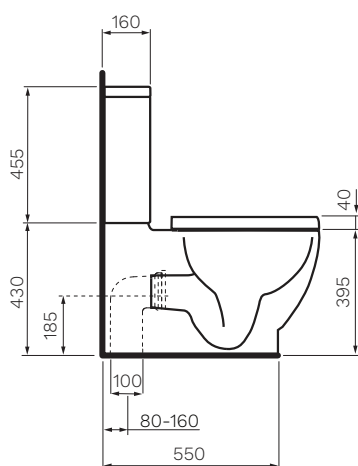

Deco Suite

Product Code: PC100

The Deco Toilet Suite combines a classically simple design aesthetic with outstanding performance features and comes standard with the PARISI Easy Clean ceramic glaze. A compact, smooth sided wall faced suite complete with an impressive heavy grade, lift off, soft close toilet seat.

Gloss
White

- Colour & Finish** — White Gloss
- Material** — Ceramic
- Dimensions** — 380 x 670 x 885mm
- Rim Type** — PARISI Rimless
- Seat Type** — Soft Close, Slim Heavy Grade, Easy Lift-off Hinge, UV Resistant, Antibacterial (PN5700)
- Surface Hygiene** — Easyclean Antibacterial protection
- P Trap** — 185mm Height FFL
- S Trap** — 80 - 160mm using GS0900 Connector (included)
Optional Variable Set-out 150 - 240mm using PN0045 Connector (to be ordered separately)
- Water Inlet** — Back Inlet 805mm Height FFL Top Left
- WELS** — 4 STAR 4.5/3L 3.3L Average Flush
- Warranty** — 10 years (Conditions Apply)

PARISI

RIMLESS

Note: Dimensions are in millimetres and nominal. They can vary according to material and manufacturing tolerances. Exact dimensions should be determined by measuring actual product. PARISI reserves the right to vary specifications without notice.