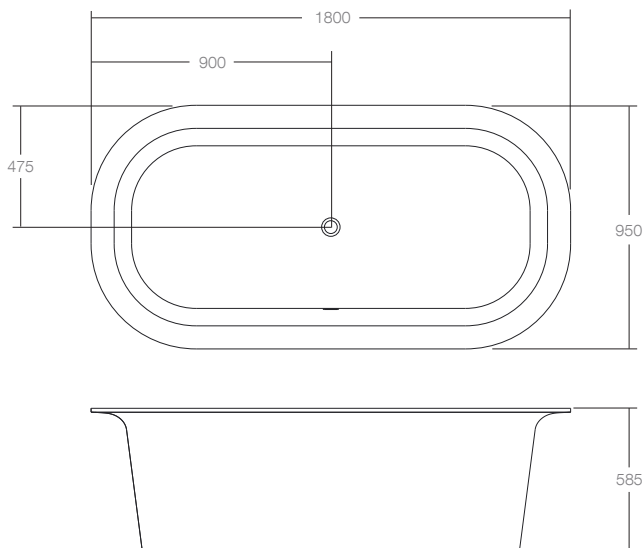

Lilli bath's soft, sculptural lines create a statement piece for the bathroom and are designed to perfectly partner the Lilli 400 and 550 basins as well as the Lilli mirror. Enhancing the bath's appeal is its depth, which allows users to soak in ultimate relaxation. The thin lip drew inspiration from a blooming flower, it looks delicate, however offers a practical shelf or seat.

Created from solid surface, the Lilli bath can be customised with Omvivo's unique Softskin option. The gorgeous Lilli bath has an overflow for peace of mind and is supplied with a white solid surface coated plug and pop up waste.

### Dimensions

Width: 1800mm

Depth: 950mm

Height: 585mm

### Features

Colour:	White
Material:	Solid surface
Softskin Available:	Yes
Finish:	Matt
Overflow:	Yes
Waste Size:	32-40mm
Waste Supplied:	Yes. Includes solid surface white waste cap
Weight:	204 kg
Capacity:	320 litres