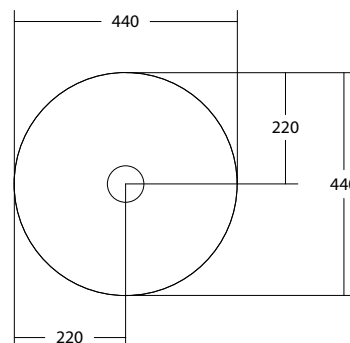

SPECIFICATIONS

Finishes:

Matt White

Softskin Finish:

Available, refer to Softskin Finishes document

Dimensions:

440mm x 76mm (basin), 850mm H Pedestal

Material:

Solid surface

Overflow:

Yes

Tap Holes:

0

Waste Size:

32mm

Waste Supplied:

Yes - 32/40mm - with chrome pop-up waste (white solid surface cap option available)

Weight:

8kg (Mono) 50kg (Pedestal complete)

Bowl Capacity:

5.4L

Dimensions are shown in millimetres. Due to the handcrafted nature of Omvivo products measurements are subject to a +/- 5mm manufacturing tolerance.