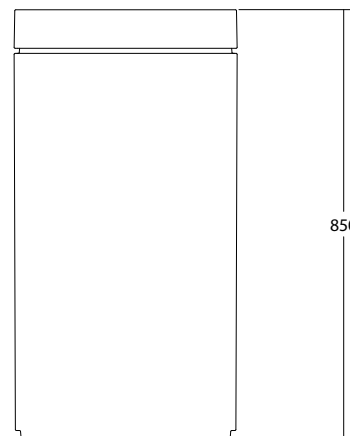

SPECIFICATIONS

Finishes:

Matt White

Softskin Finish:

Available, refer to Softskin Finishes document

Dimensions:

440mm x 76mm (basin), 850mm H Pedestal

Material:

Solid surface

Overflow:

Yes

Tap Holes:

0

Waste Size:

32mm

Waste Supplied:

Yes - 32/40mm - with chrome pop-up waste (white solid surface cap option available)

Weight:

8kg (Mono) 50kg (Pedestal complete)

Bowl Capacity:

5.4L

Dimensions are shown in millimetres. Due to the handcrafted nature of Omvivo products measurements are subject to a +/- 5mm manufacturing tolerance.