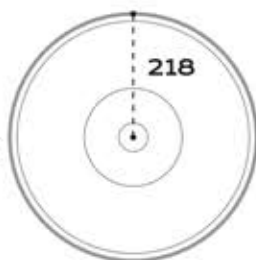

merwe
**MOAT
BASIN**

Basin Technical Data Sheet

DIMENSIONS 435 x 138 mm
PRODUCT CODE SMB005
MATERIAL Solid Surface
FINISH Matt and Gloss
OVERFLOW No Overflow
WEIGHT 7kg
PACKED WEIGHT 8kg
PACKING DIM. 480 x 480 x 210 mm
POP UP SW002

side view / front view

top view