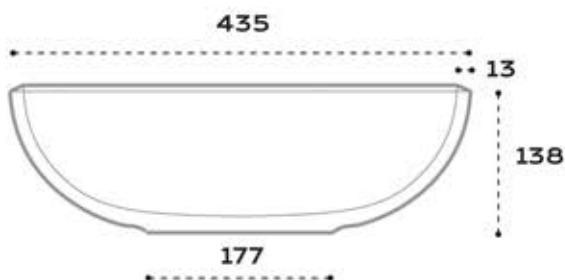

merwe
**MOAT
BASIN**

Basin Technical Data Sheet

DIMENSIONS 435 x 138 mm
PRODUCT CODE SMB005
MATERIAL Solid Surface
FINISH Matt and Gloss
OVERFLOW No Overflow
WEIGHT 7kg
PACKED WEIGHT 8kg
PACKING DIM. 480 x 480 x 210 mm
POP UP SW002

side view / front view

top view