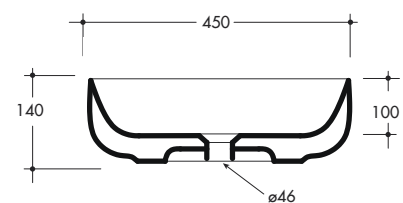

STUDIO
BAGNO

Plug & Waste
NOT INCLUDED

METAMORFOSI 1

STYLE

Bench

CODE

MET42450BN

WEIGHT

10 kg

COLOURS

White.
Black & White +40%

OVERFLOW & WASTE

32 mm non-overflow plug & waste not included.

Note: All dimensions are in millimetres and are subject to normal manufacturing variances. Studio Bagno Pty Ltd reserves the right to vary specifications at any time without notice. Date created: 18/02/16.