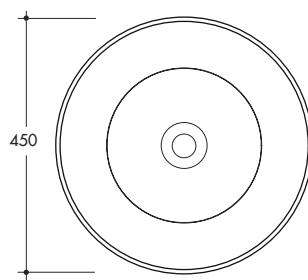

STUDIO
BAGNO

Plug & Waste
NOT INCLUDED

METAMORFOSI 1

STYLE

Bench

CODE

MET42450BN

WEIGHT

10 kg

COLOURS

White.
Black & White +40%

OVERFLOW & WASTE

32 mm non-overflow plug & waste not included.

Note: All dimensions are in millimetres and are subject to normal manufacturing variances. Studio Bagno Pty Ltd reserves the right to vary specifications at any time without notice. Date created: 18/02/16.