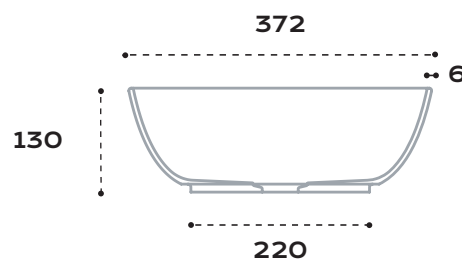

merwe
**POND
BASIN**

Basin Technical Data Sheet

DIMENSIONS 372 x 130mm
PRODUCT CODE SB012/Bronze
MATERIAL Bronze
FINISH Patina
OVERFLOW With Overflow
WEIGHT 9 kg
PACKED WEIGHT 10.5 kg
PACKING DIM. 436 x 436 x 130 mm
WASTE SYSTEM SW002B/NO
WASTE SIZE 40 mm

* Sizes may vary slightly.

side view

top view