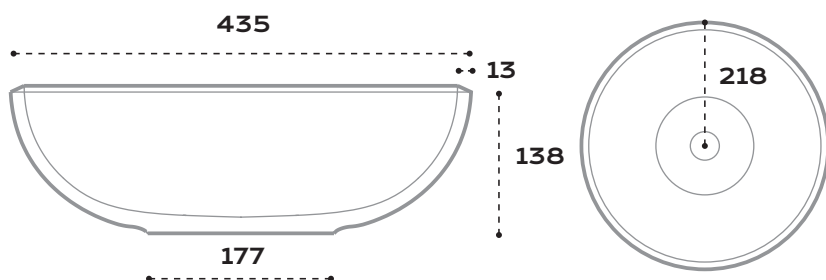

merwe

MOAT BASIN

Basin Technical Data Sheet

DIMENSIONS 435 x 138 mm
PRODUCT CODE SMB005
MATERIAL Zinc
FINISH Waxed Patina
OVERFLOW No Overflow
WEIGHT 23 kg
PACKED WEIGHT 27 kg
PACKING DIM. 480 x 480 x 210 mm
WASTE SYSTEM SW002BN/NO
WASTE SIZE 40 mm

* Sizes may vary slightly.

side view / front view

top view