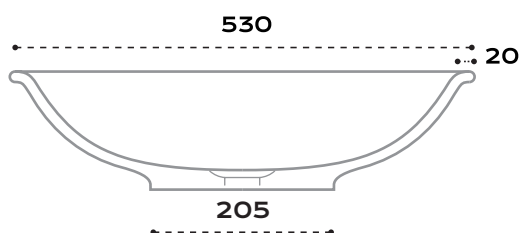

merwe

LOCH BASIN

Basin Technical Data Sheet

DIMENSIONS 530 x 395 x 130 mm
PRODUCT CODE SMBO03
MATERIAL Zinc*
FINISH Wax Patina
OVERFLOW No Overflow
WEIGHT 20 kg
PACKED WEIGHT 24 kg
PACKING DIM. 610 x 485 x 210 mm
WATER CAPACITY 9 l
WASTE SYSTEM SW002BN/NO
WASTE SIZE 40 mm

* Sizes and patina may vary slightly.

** Also available in Bronze and Solid Surface

side view

front view

top view