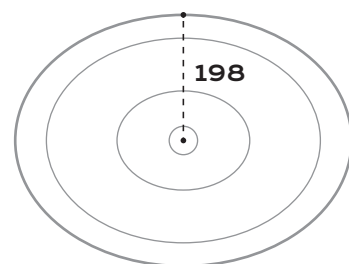

merwe

LOCH BASIN

Basin Technical Data Sheet

DIMENSIONS 530 x 395 x 130 mm
PRODUCT CODE SMBO03
MATERIAL Zinc*
FINISH Wax Patina
OVERFLOW No Overflow
WEIGHT 20 kg
PACKED WEIGHT 24 kg
PACKING DIM. 610 x 485 x 210 mm
WATER CAPACITY 9 l
WASTE SYSTEM SW002BN/NO
WASTE SIZE 40 mm

* Sizes and patina may vary slightly.

** Also available in Bronze and Solid Surface

side view

front view

top view