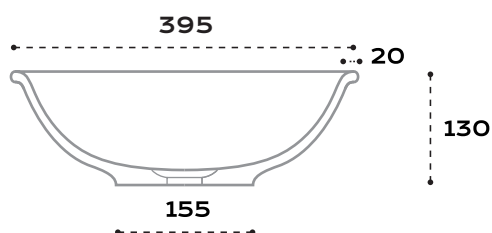

merwe

LOCH BASIN

Basin Technical Data Sheet

DIMENSIONS 530 x 395 x 130 mm
PRODUCT CODE SMBO03
MATERIAL Zinc*
FINISH Wax Patina
OVERFLOW No Overflow
WEIGHT 20 kg
PACKED WEIGHT 24 kg
PACKING DIM. 610 x 485 x 210 mm
WATER CAPACITY 9 l
WASTE SYSTEM SW002BN/NO
WASTE SIZE 40 mm

* Sizes and patina may vary slightly.

** Also available in Bronze and Solid Surface

side view

front view

top view