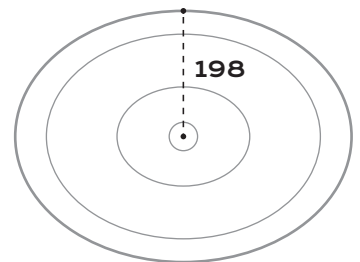

merwe
**LOCH
BASIN**

Basin Technical Data Sheet

DIMENSIONS 530 x 395 x 130 mm
PRODUCT CODE SMB003
MATERIAL Bronze*
FINISH Wax Patina
OVERFLOW No Overflow
WEIGHT 22 kg
PACKED WEIGHT 26 kg
PACKING DIM. 610 x 485 x 210 mm
WATER CAPACITY 9 l
WASTE SYSTEM SW002B/NO
WASTE SIZE 40 mm

* Sizes and patina may vary slightly.
** Also available in Zinc and Solid Surface

side view

front view

top view