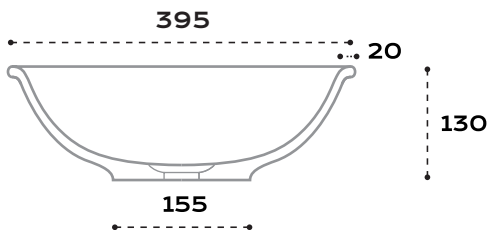

merwe
**LOCH
BASIN**

Basin Technical Data Sheet

DIMENSIONS 530 x 395 x 130 mm
PRODUCT CODE SMB003
MATERIAL Bronze*
FINISH Wax Patina
OVERFLOW No Overflow
WEIGHT 22 kg
PACKED WEIGHT 26 kg
PACKING DIM. 610 x 485 x 210 mm
WATER CAPACITY 9 l
WASTE SYSTEM SW002B/NO
WASTE SIZE 40 mm

* Sizes and patina may vary slightly.
** Also available in Zinc and Solid Surface

side view

front view

top view