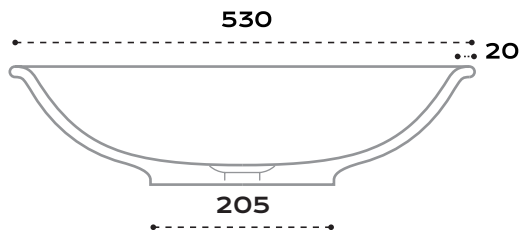

merwe
**LOCH
BASIN**

Basin Technical Data Sheet

DIMENSIONS 530 x 395 x 130 mm
PRODUCT CODE SMB003
MATERIAL Bronze*
FINISH Wax Patina
OVERFLOW No Overflow
WEIGHT 22 kg
PACKED WEIGHT 26 kg
PACKING DIM. 610 x 485 x 210 mm
WATER CAPACITY 9 l
WASTE SYSTEM SW002B/NO
WASTE SIZE 40 mm

* Sizes and patina may vary slightly.
** Also available in Zinc and Solid Surface

side view

front view

top view