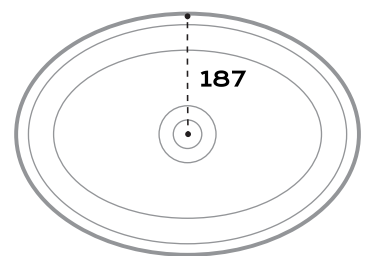

merwe
COVE
BASIN

Basin Technical Data Sheet

DIMENSIONS 535 x 375 x 140 mm
PRODUCT CODE SMB002
MATERIAL Bronze*
FINISH Wax patina
OVERFLOW No Overflow
WEIGHT 30 kg
PACKED WEIGHT 32 kg
PACKING DIM. 615 x 460 x 210 mm
WASTE SYSTEM SW002B/NO
WASTE SIZE 40 mm

* Sizes may vary slightly.

** Also available in Zinc and Solid Surface

side view

front view

top view