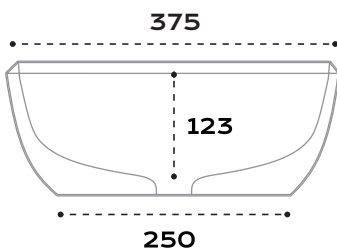

merwe
COVE
BASIN

Basin Technical Data Sheet

DIMENSIONS 535 x 375 x 140 mm
PRODUCT CODE SMB002
MATERIAL Bronze*
FINISH Wax patina
OVERFLOW No Overflow
WEIGHT 30 kg
PACKED WEIGHT 32 kg
PACKING DIM. 615 x 460 x 210 mm
WASTE SYSTEM SW002B/NO
WASTE SIZE 40 mm

* Sizes may vary slightly.

** Also available in Zinc and Solid Surface

side view

front view

top view