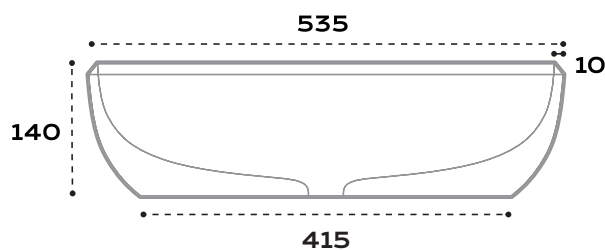

merwe
COVE
BASIN

Basin Technical Data Sheet

DIMENSIONS 535 x 375 x 140 mm
PRODUCT CODE SMB002
MATERIAL Bronze*
FINISH Wax patina
OVERFLOW No Overflow
WEIGHT 30 kg
PACKED WEIGHT 32 kg
PACKING DIM. 615 x 460 x 210 mm
WASTE SYSTEM SW002B/NO
WASTE SIZE 40 mm

* Sizes may vary slightly.

** Also available in Zinc and Solid Surface

side view

front view

top view