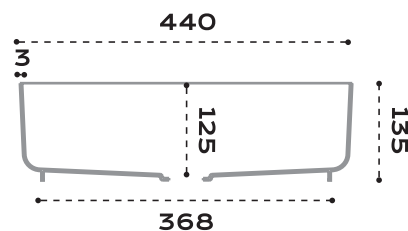

merwe
**ARROYO
BASIN**

Basin Technical Data Sheet

DIMENSIONS 440 x 440 x 135 mm
PRODUCT CODE SMB007/OP
MATERIAL Brass
FINISH Wax Ocean Patina
OVERFLOW No Overflow
WEIGHT 7 kg
PACKED WEIGHT 8 kg
PACKING DIM. 500 x 500 x 160 mm
WATER CAPACITY 15 l
WASTE SYSTEM SW002B/NO
WASTE SIZE 40 mm

* Sizes may vary slightly.

top view

front view