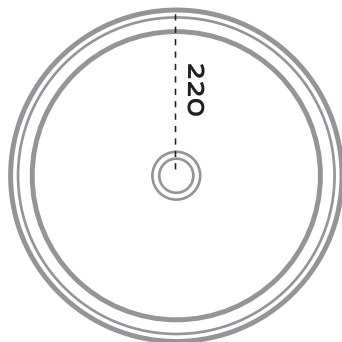

merwe
**ARROYO
BASIN**

Basin Technical Data Sheet

DIMENSIONS 440 x 440 x 135 mm
PRODUCT CODE SMB007/OP
MATERIAL Brass
FINISH Wax Ocean Patina
OVERFLOW No Overflow
WEIGHT 7 kg
PACKED WEIGHT 8 kg
PACKING DIM. 500 x 500 x 160 mm
WATER CAPACITY 15 l
WASTE SYSTEM SW002B/NO
WASTE SIZE 40 mm

* Sizes may vary slightly.

top view

front view