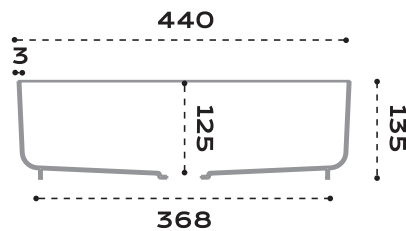

merwe
**ARROYO
BASIN**

Basin Technical Data Sheet

DIMENSIONS 440 x 440 x 135 mm
PRODUCT CODE SMB007/OP
MATERIAL Brass
FINISH Waxed Classic Patina
OVERFLOW No Overflow
WEIGHT 7 kg
PACKED WEIGHT 8 kg
PACKING DIM. 500 x 500 x 160 mm
WATER CAPACITY 15 l
WASTE SYSTEM SW002B/NO
WASTE SIZE 40 mm

* Sizes may vary slightly.

top view

front view