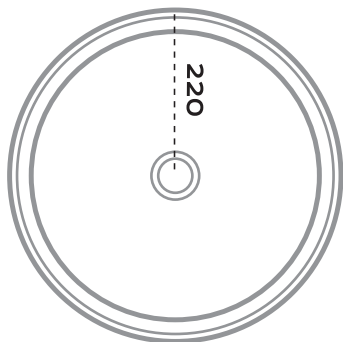

merwe
**ARROYO
BASIN**

Basin Technical Data Sheet

DIMENSIONS 440 x 440 x 135 mm
PRODUCT CODE SMB007/OP
MATERIAL Brass
FINISH Waxed Classic Patina
OVERFLOW No Overflow
WEIGHT 7 kg
PACKED WEIGHT 8 kg
PACKING DIM. 500 x 500 x 160 mm
WATER CAPACITY 15 l
WASTE SYSTEM SW002B/NO
WASTE SIZE 40 mm

* Sizes may vary slightly.

top view

front view