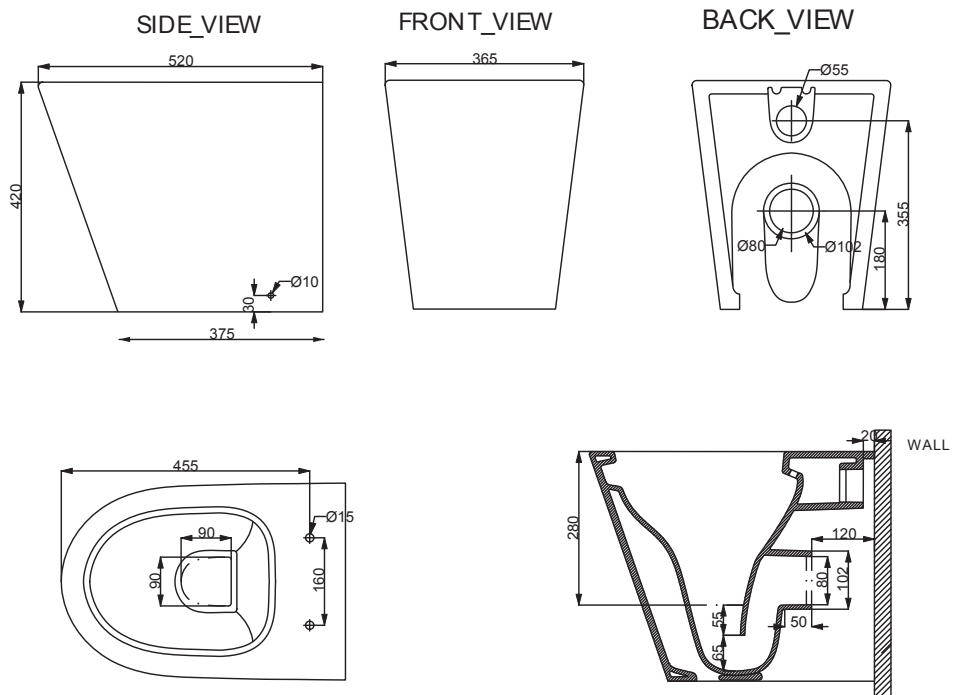

Manhattan

STYLE

Wall Faced Pan

CODE

MAN002

WEIGHT

38.5 kg

COLOURS

White

INCLUSIONS

Connector, soft close seat and fixings included.

Rimless

Notes

Set out 110 mm (S-Trap)
Suitable for S-Trap or P-Trap Installation.

Cleanmax nanotech anti-bacterial surface technology.

Note: All dimensions are in millimetres and are subject to normal manufacturing variances. Studio Bagno Pty Ltd reserves the right to vary specifications at any time without notice. Date created: 14/02/13.