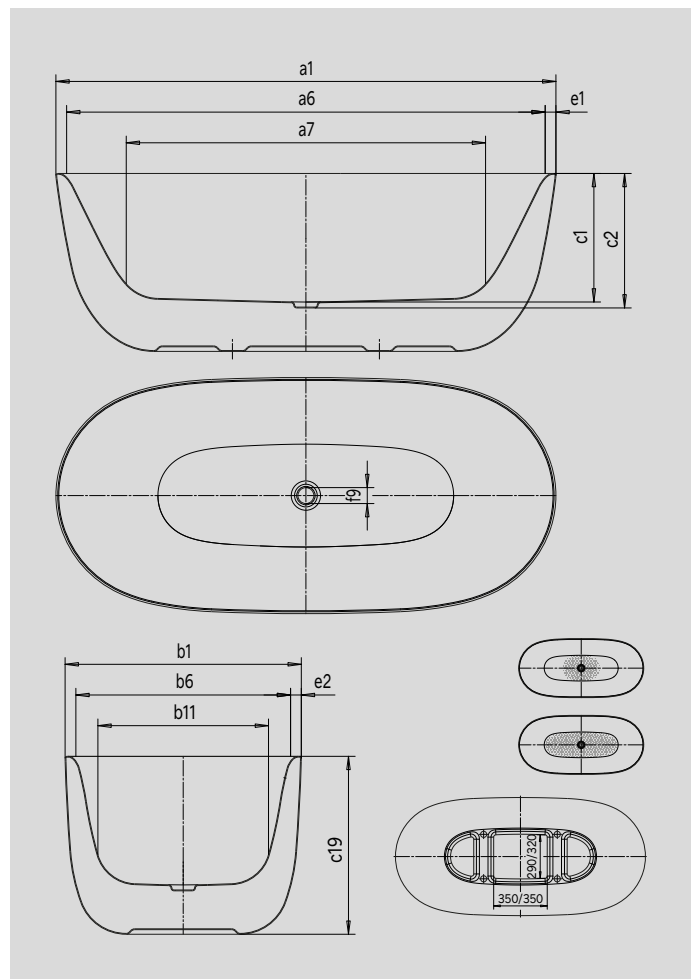

MEISTERSTÜCK OYO DUO

- An unprecedented Egg Shape design made of sustainable steel enamel by means of the highest German engineering skills
- a graceful design sculpture that integrates harmoniously into the bathroom space, flowing and almost seeming to float
- inspired by Japanese porcelain design: the double-walled product impresses with its minimal organic lines and elegant functionality
- the inner shape offers maximum lying comfort, even for two people, with two identical backrests and a central waste
- available in numerous colours of the Coordinated Colours Collection
- Installation information: The free space under the bathtub enables installation without a screed recess for lowering the waste fitting

Similar illustration

Model		1050-4035
External length	a_1	1630 mm
Internal length (top)	a_6	1560 mm
Internal length (bottom)	a_7	1171 mm
External width	b_1	770 mm
Internal width (top)	b_6	700 mm
Internal width (bottom)	b_{11}	556 mm
Depth inside	c_1	419 mm
Depth incl. waste hole	c_2	439 mm
Height of bath	c_{19}	580 mm
Width of rim (foot end; long side)	e_1 ; e_2	35; 35 mm
Diameter of waste hole	f_9	Ø 52 mm
Net weight		95 kg
Water volume		148 l
Anti-slip		478 x 332 mm
Full anti-slip		915 x 332 mm