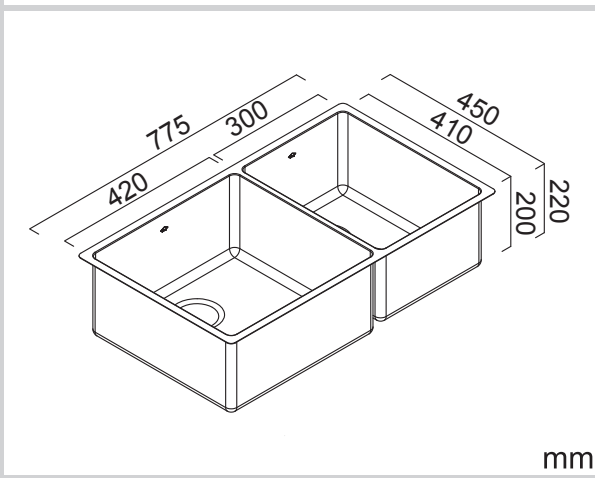

## Dimensions

## Specifications

Description	Double Bowl, Inset/Undermount Sink
Overall Sink Size	775mm x 450mm x 220mm deep
Bowl Dimensions	420mm x 410mm x 220mm deep 300mm x 410mm x 200mm deep
Drainer Length	N/A
Technic	Fabrication
Material	Stainless steel SUS304

## Installation

Fixings	Inset & Undermount clips supplied
Template	N/A
Min Cabinet Size	900mm
Waste Holes	2 x 90mm round Compatible with waste disposal