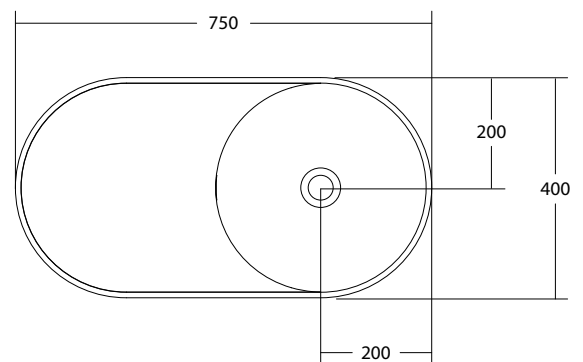

### Dimensions:

750mm x 400mm x 180mm

### Waste Size:

32mm

### Waste Supplied:

Yes - 32/40mm - with chrome pop-up waste  
(white solid surface cap option available)

### Bowl Capacity:

9.2L

Dimensions are shown in millimetres. Due to the handcrafted nature of Omvivo products measurements are subject to a +/- 5mm manufacturing tolerance.