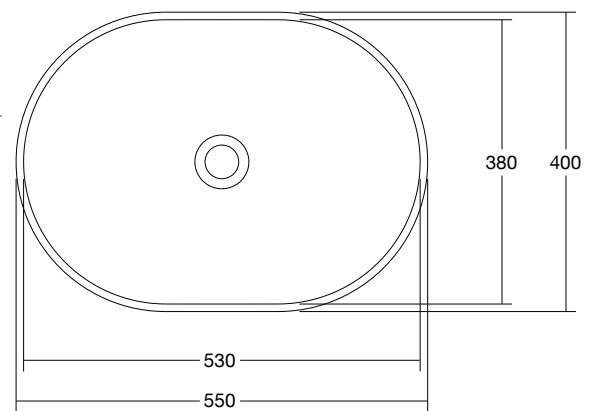

SPECIFICATIONS

Finishes:

Matt White

Softskin Finish: Available, refer to Softskin Finishes document

Dimensions: 550mm x 400mm x 130mm

Material: Solid surface

Overflow: No

Tap Holes: 0

Waste Size: 32mm

Waste Supplied: Yes - 32/40mm - with chrome pop-up waste and solid surface plug

Weight: 10.8kg

Bowl Capacity: 16.8L

Dimensions are shown in millimetres. Due to the handcrafted nature of Omvivo products measurements are subject to a +/- 5mm manufacturing tolerance.