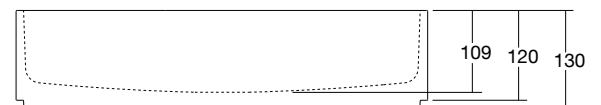

SPECIFICATIONS

Finishes:

Matt White

Softskin Finish: Available, refer to Softskin Finishes document

Dimensions: 550mm x 400mm x 130mm

Material: Solid surface

Overflow: No

Tap Holes: 0

Waste Size: 32mm

Waste Supplied: Yes - 32/40mm - with chrome pop-up waste and solid surface plug

Weight: 10.8kg

Bowl Capacity: 16.8L

Dimensions are shown in millimetres. Due to the handcrafted nature of Omvivo products measurements are subject to a +/- 5mm manufacturing tolerance.