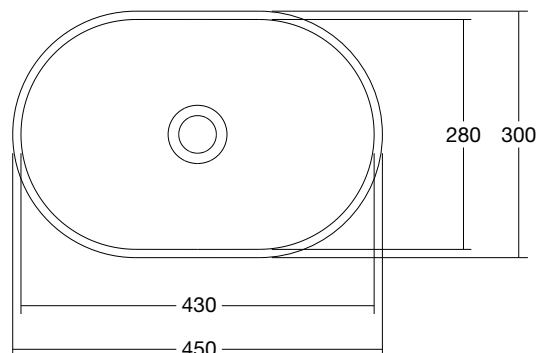

SPECIFICATIONS

Finishes:

Matt White

Softskin Finish: Available, refer to Softskin Finishes document

Dimensions: 450mm x 300mm x 110mm

Material: Solid surface

Overflow: No

Tap Holes: 0

Waste Size: 32mm

Waste Supplied: Yes - 32/40mm - with chrome pop-up waste and white solid surface plug

Weight: 6.9kg

Bowl Capacity: 8.1L

Dimensions are shown in millimetres. Due to the handcrafted nature of Omvivo products measurements are subject to a +/- 5mm manufacturing tolerance.