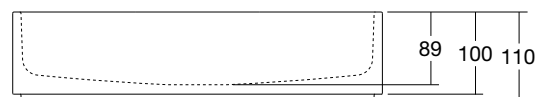

SPECIFICATIONS

Finishes:

Matt White

Softskin Finish: Available, refer to Softskin Finishes document

Dimensions: 450mm x 300mm x 110mm

Material: Solid surface

Overflow: No

Tap Holes: 0

Waste Size: 32mm

Waste Supplied: Yes - 32/40mm - with chrome pop-up waste and white solid surface plug

Weight: 6.9kg

Bowl Capacity: 8.1L

Dimensions are shown in millimetres. Due to the handcrafted nature of Omvivo products measurements are subject to a +/- 5mm manufacturing tolerance.