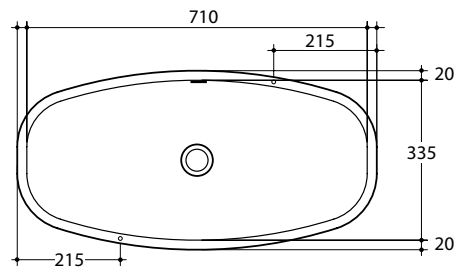

(54) 7.3 kg, **(75)** 10 kg

COLOURS

White

OVERFLOW & WASTE

32mm overflow plug and waste not included.

NOTES

Brackets included

LAGO 54