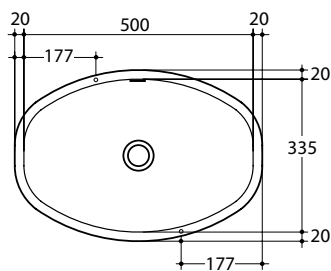

(54) 7.3 kg, **(75)** 10 kg

COLOURS

White

OVERFLOW & WASTE

32mm overflow plug and waste not included.

NOTES

Brackets included

LAGO 54