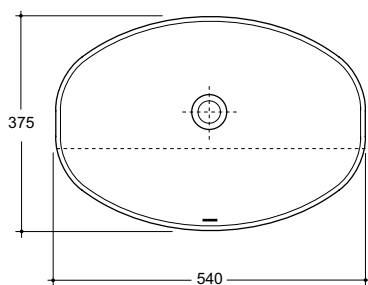

Lago Series

STYLE

Semi Recessed

CODE

Lago 54
LVO54S

Lago 75
LVO75S

WEIGHT

(54) 8.2 kg, **(75)** 11.2 kg

COLOURS

White, Glazed at rear.

OVERFLOW & WASTE

32mm overflow plug and waste not included.

LAGO 54

LAGO 75