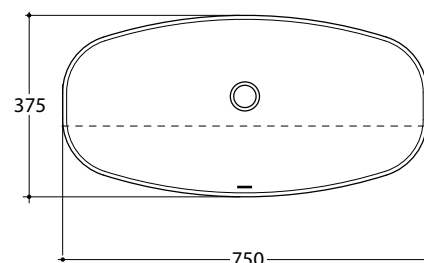

Lago Series

STYLE

Semi Recessed

CODE

Lago 54
LVO54S

Lago 75
LVO75S

WEIGHT

(54) 8.2 kg, **(75)** 11.2 kg

COLOURS

White, Glazed at rear.

OVERFLOW & WASTE

32mm overflow plug and waste not included.

LAGO 54

LAGO 75