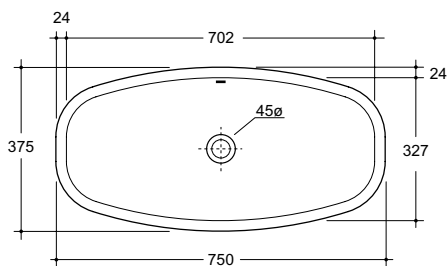

Lago Series

STYLE

Inset

CODE

Lago 54
LVO541

Lago 75
LVO751

WEIGHT

(54) 7.3 kg, **(75)** 10 kg

COLOURS

White, Glazed at rear.

OVERFLOW & WASTE

32mm overflow plug and waste not included.

LAGO INSET 54

LAGO INSET 75