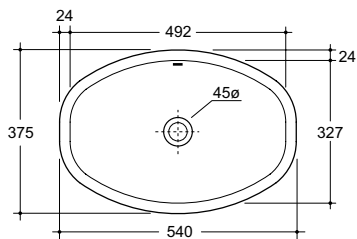

Lago Series

STYLE

Inset

CODE

Lago 54
LVO541

Lago 75
LVO751

WEIGHT

(54) 7.3 kg, **(75)** 10 kg

COLOURS

White, Glazed at rear.

OVERFLOW & WASTE

32mm overflow plug and waste not included.

LAGO INSET 54

LAGO INSET 75