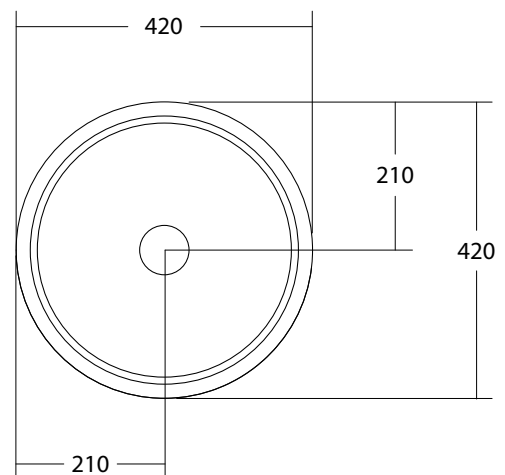

Dimensions:

420mm X 130mm

Material:

Solid surface

Overflow:

No

Tap Holes:

0

Waste Size:

32mm

Waste Supplied:

Yes - 32/40mm - with chrome pop-up waste (white solid surface cap option available)

Weight:

5.9kg

Bowl Capacity:

10.1L

Dimensions are shown in millimetres. Due to the handcrafted nature of Omvivo products measurements are subject to a +/- 5mm manufacturing tolerance.