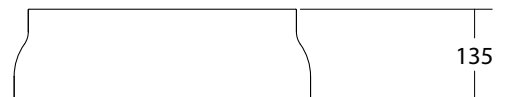

Dimensions:

420mm X 130mm

Material:

Solid surface

Overflow:

No

Tap Holes:

0

Waste Size:

32mm

Waste Supplied:

Yes - 32/40mm - with chrome pop-up waste (white solid surface cap option available)

Weight:

5.9kg

Bowl Capacity:

10.1L

Dimensions are shown in millimetres. Due to the handcrafted nature of Omvivo products measurements are subject to a +/- 5mm manufacturing tolerance.