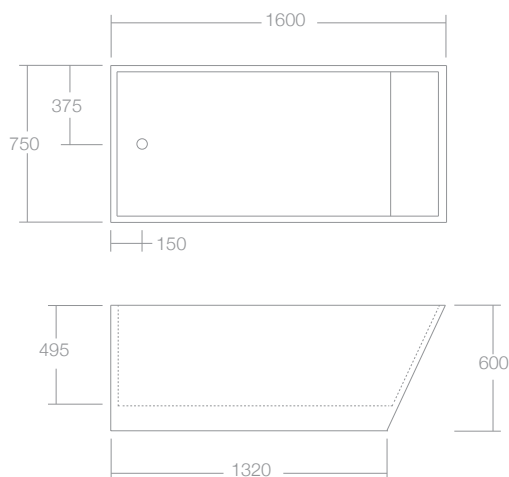

The Latis 1600 bath is a beautiful freestanding bath created from solid surface. It's luxuriously deep yet compact to complement both modern and traditional bathrooms.

The Latis 1600 bath was designed to partner the Latis trestle and basins to make a complete suite of luxury pieces for the bathroom. The bath and trestle vanity both have clean angled lines that contrast and complement the sculptural form of the basins. The bath is supplied with a white solid surface pop up plug and waste and has an overflow.

Dimensions

Width: 1600mm
 Depth: 750mm
 Height: 600mm

Features

Colour:	White
Material:	Solid surface
Softskin Available:	Yes. Charcoal and tapestry beige
Finish:	Matt
Overflow:	Yes
Waste Size:	32mm
Waste Supplied:	Yes