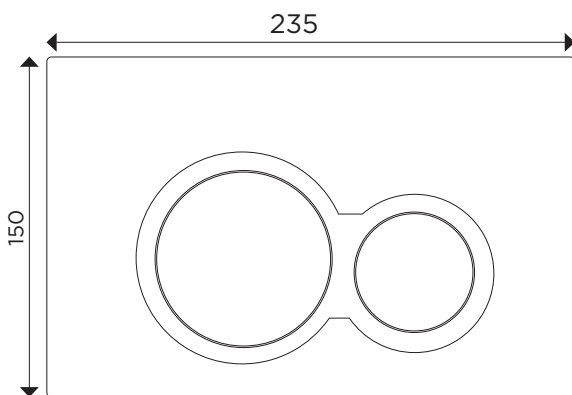

Kibo Button Set

KB04470

Finishes available: Chrome, Gloss White, Brushed Nickel, Matte Black, Brushed Gun Metal, Brushed Brass, Rose Gold.

Arcisan Flush Buttons have been designed to complement all our Arcisan sanitaryware and will fit the Arcisan cistern. Available in a range of colours, that will match your Arcisan tapware and accessories, the Kibo flush button is the piece to complete your bathroom.