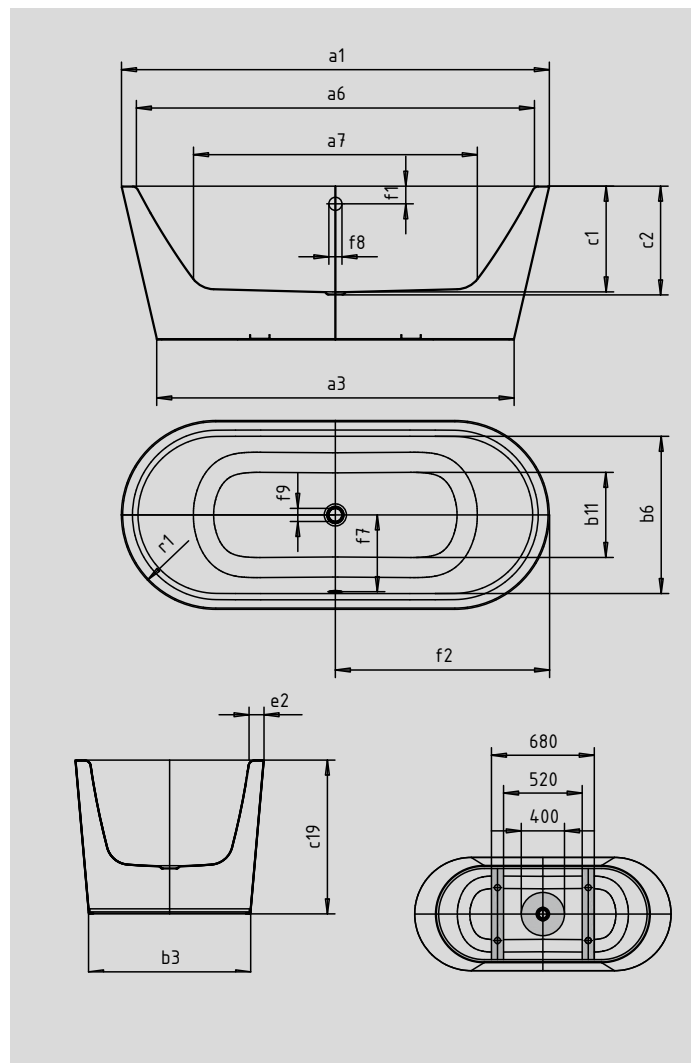

MEISTERSTÜCK CLASSIC DUO OVAL

- freestanding bathtub with seamless enamelled panelling blends into a monolithic symphony made of KALDEWEI steel enamel
- archetypal design with oval contours and a stunning conical exterior appeals anywhere in the room. The distinctly narrow edge lends the bath a uniquely harmonious aesthetic
- two gently sloping backrests and the central waste and overflow fitting ensure relaxed bathing with a partner
- the Meisterstück is available with optional extras such as easy-clean finish for unrivalled hygiene and the KALDEWEI COMFORT LEVEL waste and overflow fitting

Similar illustration

Model No.		1113	1111
External length	a ₁	1700	1800 mm
External length (bottom)	a ₃	1418	1518 mm
Internal length (top)	a ₆	1580	1680 mm
Internal length (bottom)	a ₇	1130	1230 mm
External width	b ₁	750	800 mm
External width (bottom)	b ₃	643	693 mm
Internal width (top)	b ₆	630	680 mm
Internal width (bottom)	b ₁₁	500	550 mm
Internal depth	c ₁	420	420 mm
Depth including waste outlet	c ₂	430	430 mm
Height of bath	c ₁₉	610	610 mm
Width of rim (foot end)	e ₁	60	60 mm
Width of rim (lengthwise)	e ₂	60	60 mm
Distance top edge to centre of overflow hole	f ₁	70	70 mm
Distance bath edge to centre of drain hole	f ₂	850	900 mm
Distance between centre holes	f ₇	305	330 mm
Diameter of overflow hole	f ₈	52	52 mm
Diameter of drain hole	f ₉	52	52 mm
Radius	r ₁	375	400 mm
Water volume** in litres		124	158

Subject to technical alterations, tolerances and errors. Similar illustration.
** 70 litres displacement on average.

KALDEWEI