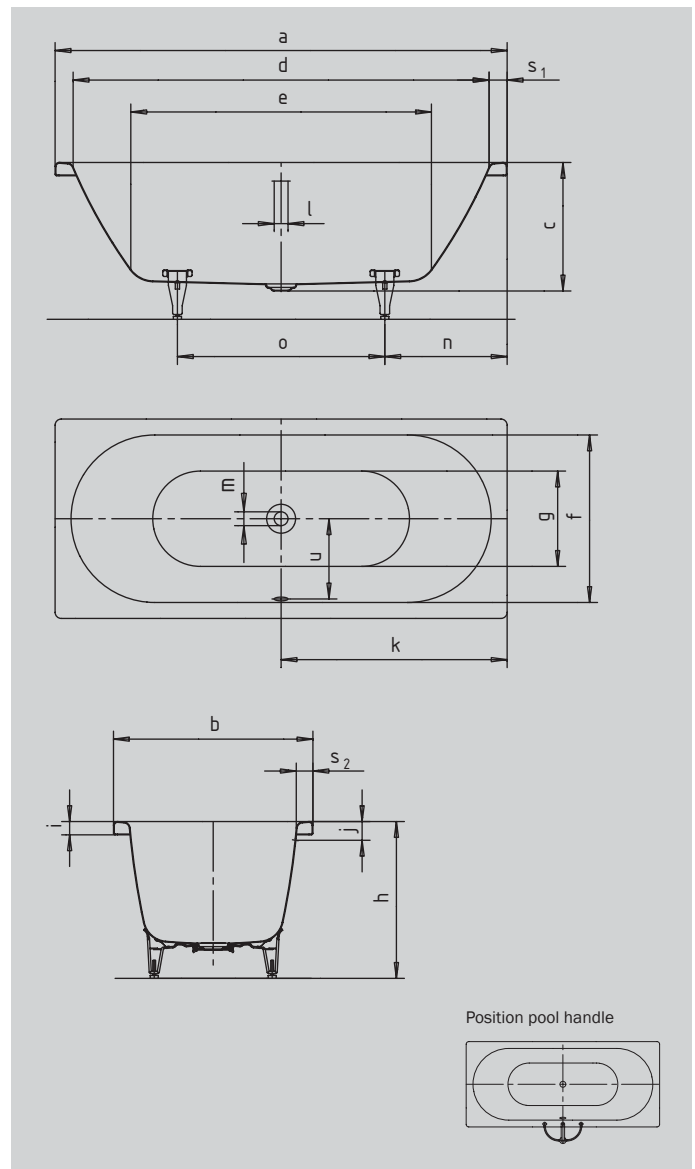

CENTRO DUO

- pure simplicity and unpretentious elegance are what distinguish these baths
- bathing with a friend: two identical back rests and centrally positioned waste
- classic four-cornered model
- made of Kaldewei steel enamel 3.5 mm
- enamelled waste cover and overflow knob integrated in the bath design
- **30 YEAR WARRANTY**

EASY CLEAN

Model No.		132	133
External length	a	1700	1800 mm
External width	b	750	800 mm
Depth	c	485	485 mm
Internal length (top)	d	1580	1680 mm
Internal length (bottom)	e	1130	1230 mm
Internal width (top)	f	630	680 mm
Internal width (bottom)	g	510	560 mm
Height with feet	h	605-640	595-630 mm
Height of rim	i	50	50 mm
Distance top edge to centre of overflow hole	j	70	70 mm
Distance bath edge to centre of drain hole	k	850	900 mm
Diameter of overflow hole	l	52	52 mm
Diameter of drain hole	m	52	52 mm
Distance foot end of bath edge to centre of foot	n	560	600 mm
Distance between the feet	o	580	600 mm
Max. width of feet	p	465	540 mm
Width of rim (foot end; lengthwise)	s ₁ , s ₂	60; 60	60; 60 mm
Distance between centre holes	u	307	332 mm
Water volume** in litres		156	195
Weight of the enamelled bath in kg		53	58
Anti-slip		∅ 435	∅ 435 mm
Full anti-slip		900 x 300	900 x 300 mm