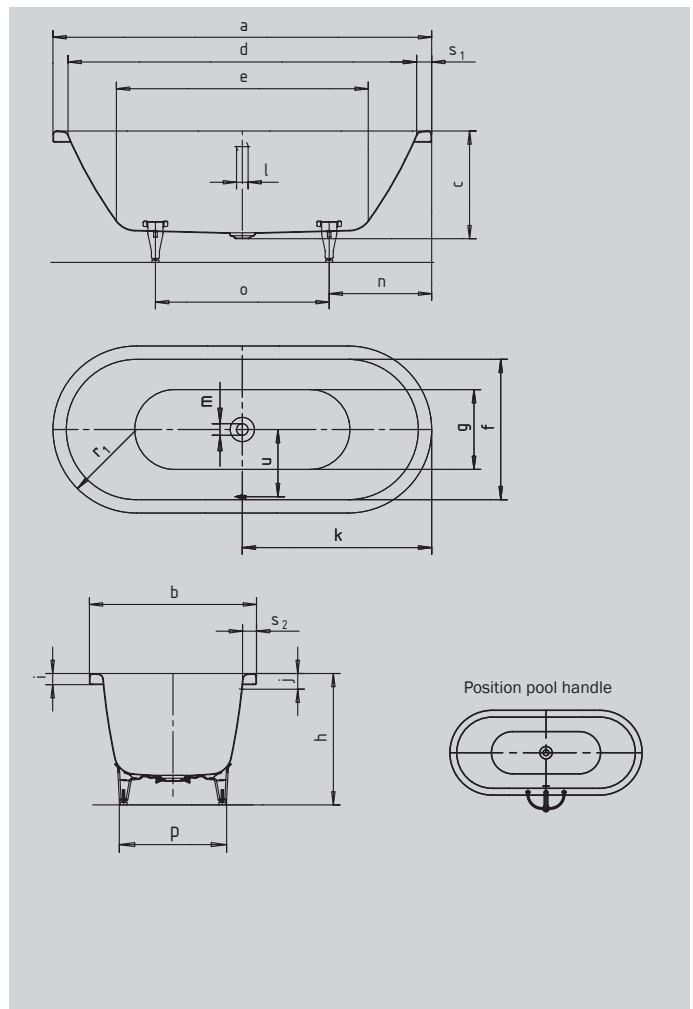

# CENTRO DUO OVAL

- pure simplicity and unpretentious elegance are what distinguish these baths
- bathing with a friend: two identical back rests and centrally positioned waste
- made of Kaldewei steel enamel 3.5 mm
- the moulded panel emphasizes the high design standard and means the bath can be free-standing
- enamelled waste cover and overflow knob integrated in the bath design
- **30 YEAR WARRANTY**

EASY CLEAN

Model No.		127	128
External length	a	1700	1800mm
External width	b	750	800mm
Depth	c	485	485mm
Internal length (top)	d	1580	1680mm
<b>Internal length (bottom)</b>	<b>e</b>	<b>1130</b>	<b>1230mm</b>
Internal width (top)	f	630	680mm
Internal width (bottom)	g	510	560mm
Height with feet	h	605-640	595-630mm
Height of rim	i	50	50mm
Distance top edge to centre of overflow hole	j	70	70mm
Distance bath edge to centre of drain hole	k	850	900mm
Diameter of overflow hole	l	52	52mm
Diameter of drain hole	m	52	52mm
Distance foot end of bath edge to centre of foot	n	560	600mm
Distance between the feet	o	580	600mm
Max. width of feet	p	465	540mm
Radius	r <sub>1</sub>	375	400mm
Width of rim (foot end; lengthwise)	s <sub>1</sub> ; s <sub>2</sub>	60; 60	60; 60mm
Distance between centre holes	u	307	332mm
Water volume** in litres		156	195litres
Weight of the enamelled bath in kg		49	53kg
Anti-slip		☒ 435	☒ 435
Full anti-slip		900 x 300	900 x 300