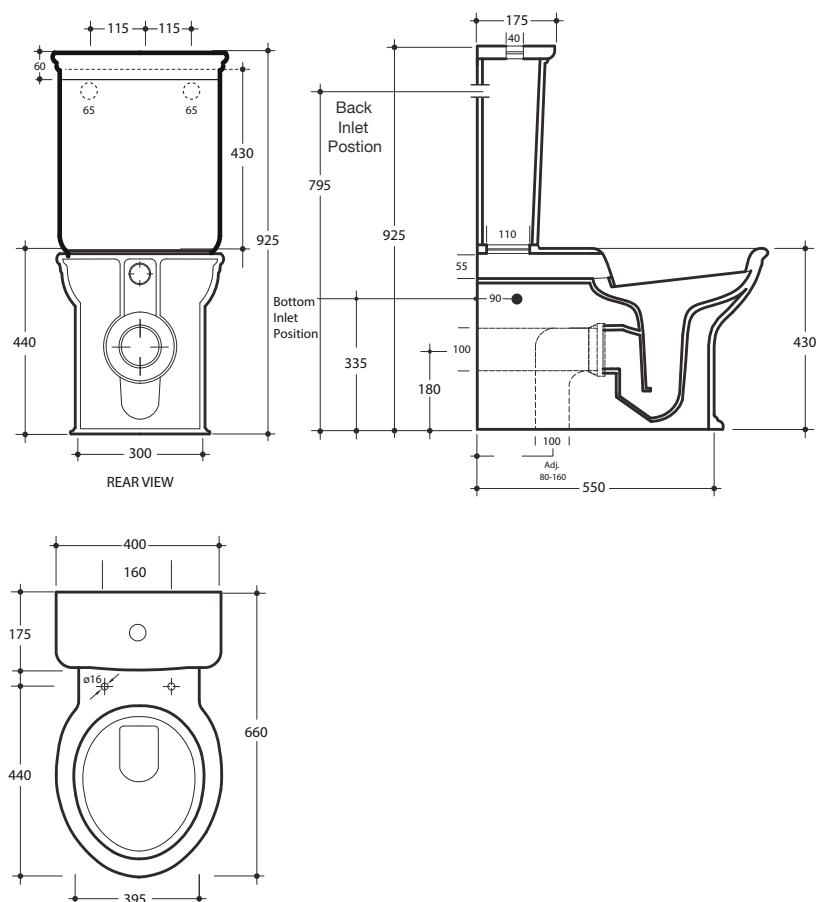

STUDIO BAGNO

CLEANMAX
ANTI-BACTERIAL
SELF CLEANING GLAZE

Impero

STYLE

Back to Wall Toilet Suite

CODE

IMP001

WEIGHT

(Pan) 34 kg, **(Seat)** 4 kg,
(Cistern) 16 kg

COLOURS

White

INCLUSIONS

Connector, soft close seat and fixings included.
Black soft close seat available at extra cost.

N.B. - S-trap connector supplied as standard.

Notes

Set out 80 - 160 mm (S-Trap)
Suitable for S-Trap or P-Trap Installation.

Cleanmax nanotech anti-bacterial surface technology.

Note: All dimensions are in millimetres and are subject to normal manufacturing variances. Studio Bagno Pty Ltd reserves the right to vary specifications at anytime without notice. Date created: 24/10/19