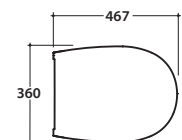

Cod. **GR022BI**

Removable duroplast seat-cover with soft-closing system. Weight 2 Kg

Cod. **PU001**

Acoustic and crash protection.