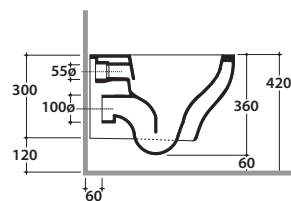

GRACE VASO SOSPESO SENZABRIDA®

GRS03BI

CE EN 997:2019

GLOBO

Drain 4/2,6 lt

SENZABRIDA®

Cod. **GRS03BI**

Wall-hung Wc No Rim 52.36 h36 cm. Drain 4 / 2,6 Lt. Fixing kit included. Weight 25 Kg

Seat-cover with hinge system to quick release