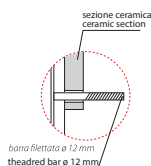

GRACE VASO SOSPESO SENZABRIDA®

GRS03BI

CE EN 997:2019

GLOBO