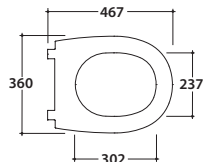

Cod. **GR022BI**

Removable duroplast seat-cover with soft-closing system. Weight 2 Kg

Cod. **PU001**

Acoustic and crash protection.