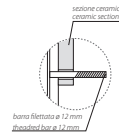

FORTY3 WALL-HUNG WC NO RIM

FOS06BI

CE EN 997:2015

GLOBO