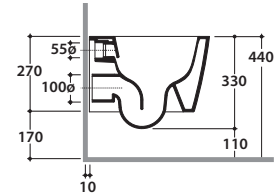

FORTY3 WALL-HUNG WC NO RIM

FOS06BI

CE EN 997:2015

GLOBO