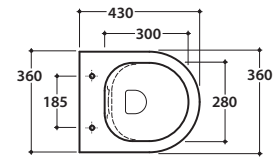

FORTY3 WALL-HUNG WC NO RIM

FOS06BI

CE EN 997:2015

GLOBO