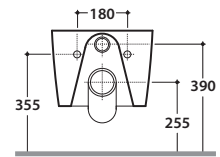

Ceramic antibacterial effect
BATAFORM®

Bagno di Colore

SENZABRIDA®

Glazed product with
CERASLIDE®

Drain 4/2,6 lt

Cod. **FOS06BI**

Wall-hung Wc No Rim 43.36 h33 cm. Drain 4 / 2,6 Lt. Fixing kit included. Weight 19 Kg

Seat-cover with hinge system
to quick release

Cod. **FOR22BI**

Removable duroplast seat-cover with soft-closing system. Weight 3,5 Kg