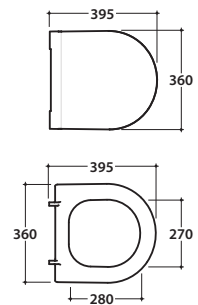

Seat-cover with hinge system
to quick release

Cod. **FOR22BI**

Removable duroplast seat-cover with soft-closing system. Weight 3,5 Kg