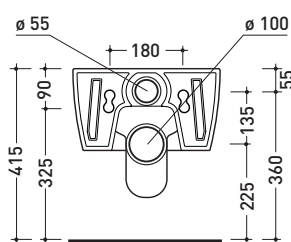

Link Wall Hung Pan

Product Code: FLLK118G

The innovative design of the Link open rim Go Clean toilet projects water rather than the traditional flush where water pours down from the rim. Through the powerful delivery of water, optimum cleaning of the inner bowl is achieved. Functionality is combined with an appealing, compact design.

Specifications

- Colour / Finish** — White / Gloss
- Material** — Vitreous china - Go Clean
- P Trap** — 225 mm height
- Water Inlet** — Back inlet height 365mm FFL
- WELS** — 4 star rating 4.5/3L 3.3L avg flush
- W x D x H** — 360 x 560 x 315 mm
- Seat** — Soft close, lift-off hinges.
- Pan Rim** — Open rim
- Cistern Options** — Compatible with framed concealed cisterns (PA120, PA121, PA140, PA141)
- Button Options** — Compatible with push button panels and remote button sets (PA221 - PA265)
- Warranty** — 10 years warranty, 12 months warranty on seat