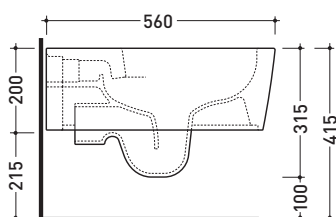

Link Wall Hung Pan

Product Code: FLLK118G

The innovative design of the Link open rim Go Clean toilet projects water rather than the traditional flush where water pours down from the rim. Through the powerful delivery of water, optimum cleaning of the inner bowl is achieved. Functionality is combined with an appealing, compact design.

Specifications

- Colour / Finish** — White / Gloss
- Material** — Vitreous china - Go Clean
- P Trap** — 225 mm height
- Water Inlet** — Back inlet height 365mm FFL
- WELS** — 4 star rating 4.5/3L 3.3L avg flush
- W x D x H** — 360 x 560 x 315 mm
- Seat** — Soft close, lift-off hinges.
- Pan Rim** — Open rim
- Cistern Options** — Compatible with framed concealed cisterns (PA120, PA121, PA140, PA141)
- Button Options** — Compatible with push button panels and remote button sets (PA221 - PA265)
- Warranty** — 10 years warranty, 12 months warranty on seat