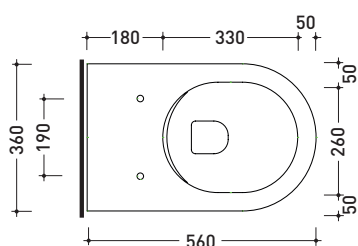

Link Wall Hung Pan

Product Code: FLLK118G

The innovative design of the Link open rim Go Clean toilet projects water rather than the traditional flush where water pours down from the rim. Through the powerful delivery of water, optimum cleaning of the inner bowl is achieved. Functionality is combined with an appealing, compact design.

Specifications

- Colour / Finish** — White / Gloss
- Material** — Vitreous china - Go Clean
- P Trap** — 225 mm height
- Water Inlet** — Back inlet height 365mm FFL
- WELS** — 4 star rating 4.5/3L 3.3L avg flush
- W x D x H** — 360 x 560 x 315 mm
- Seat** — Soft close, lift-off hinges.
- Pan Rim** — Open rim
- Cistern Options** — Compatible with framed concealed cisterns (PA120, PA121, PA140, PA141)
- Button Options** — Compatible with push button panels and remote button sets (PA221 - PA265)
- Warranty** — 10 years warranty, 12 months warranty on seat