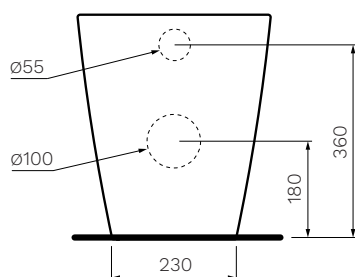

Link Wall Faced Pan (goclean®)

Product Code: FLLK117G

The timeless and elegant styling of the Link wall faced pan is enhanced by its goclean® feature. The goclean® bowl is fully open, with no flushing rim and surfaces that are all softly rounded. These all combine to enable easy and thorough cleaning and the highest possible standard of hygiene.

Gloss
White

- Colour & Finish** — White Gloss
- Material** — Ceramic
- Dimensions** — 360 x 560 x 420mm
- Rim Type** — goclean®
- Seat Type** — Soft Close, Slim Heavy Grade (FL5051CW03)
- P Trap** — 180mm height FFL
- S Trap** — 80 - 110mm using GS0090 Connector (included)
90 - 130mm using GS0045 Connector (to be ordered separately)
- Water Inlet** — Back Inlet 360mm height FFL
- Cistern Options** — Compatible with concealed cisterns (PA110, PA111, PA130, PA135, PA136)
- Button Options** — Compatible with push button panels and remote button sets (PA221 - PA265)
- WELS** — 4 STAR 4.5/3L 3.3L Average Flush
- Warranty** — 10 years (Conditions Apply)