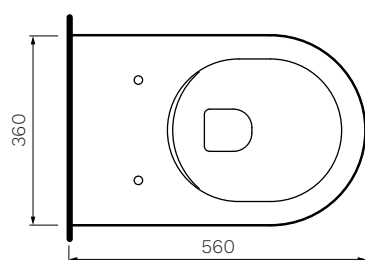

Link Wall Faced Pan (goclean®)

Product Code: FLLK117G

The timeless and elegant styling of the Link wall faced pan is enhanced by its goclean® feature. The goclean® bowl is fully open, with no flushing rim and surfaces that are all softly rounded. These all combine to enable easy and thorough cleaning and the highest possible standard of hygiene.

Gloss
White

- Colour & Finish** — White Gloss
- Material** — Ceramic
- Dimensions** — 360 x 560 x 420mm
- Rim Type** — goclean®
- Seat Type** — Soft Close, Slim Heavy Grade (FL5051CW03)
- P Trap** — 180mm height FFL
- S Trap** — 80 - 110mm using GS0090 Connector (included)
90 - 130mm using GS0045 Connector (to be ordered separately)
- Water Inlet** — Back Inlet 360mm height FFL
- Cistern Options** — Compatible with concealed cisterns (PA110, PA111, PA130, PA135, PA136)
- Button Options** — Compatible with push button panels and remote button sets (PA221 - PA265)
- WELS** — 4 STAR 4.5/3L 3.3L Average Flush
- Warranty** — 10 years (Conditions Apply)