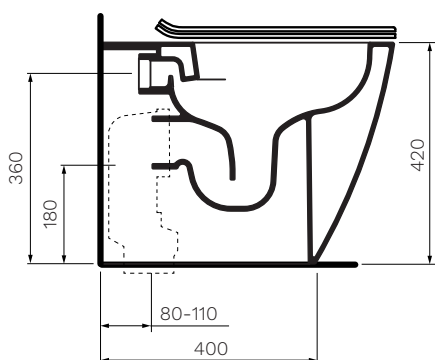

Link Wall Faced Pan (goclean®)

Product Code: FLLK117G

The timeless and elegant styling of the Link wall faced pan is enhanced by its goclean® feature. The goclean® bowl is fully open, with no flushing rim and surfaces that are all softly rounded. These all combine to enable easy and thorough cleaning and the highest possible standard of hygiene.

Gloss
White

- Colour & Finish** — White Gloss
- Material** — Ceramic
- Dimensions** — 360 x 560 x 420mm
- Rim Type** — goclean®
- Seat Type** — Soft Close, Slim Heavy Grade (FL5051CW03)
- P Trap** — 180mm height FFL
- S Trap** — 80 - 110mm using GS0090 Connector (included)
90 - 130mm using GS0045 Connector (to be ordered separately)
- Water Inlet** — Back Inlet 360mm height FFL
- Cistern Options** — Compatible with concealed cisterns (PA110, PA111, PA130, PA135, PA136)
- Button Options** — Compatible with push button panels and remote button sets (PA221 - PA265)
- WELS** — 4 STAR 4.5/3L 3.3L Average Flush
- Warranty** — 10 years (Conditions Apply)