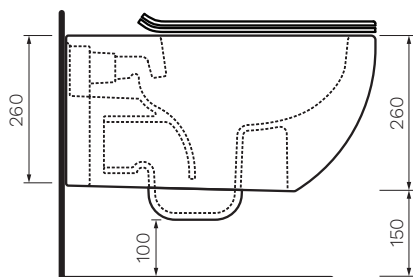

PARISI

App Wall Hung Pan (goclean®)

Product Code: FLAP118G

The timeless and elegant styling of the App wall hung pan is enhanced by its goclean® feature. The goclean® bowl is fully open, with no flushing rim and surfaces that are all softly rounded. These all combine to enable easy and thorough cleaning and the highest possible standard of hygiene.

Gloss
White

- | | |
|----------------------------|--|
| Colour & Finish | — White Gloss |
| Material | — Vitreous China |
| Dimensions | — 360 x 540 x 270mm |
| Rim Type | — goclean® |
| Seat Type | — Soft Close, Slim Heavy Grade, Stainless steel hinges, Easy Lift-off (FLQKCW05) |
| P Trap | — 230mm height FFL |
| Water Inlet | — Back Inlet 365mm height FFL |
| Cistern Options | — Compatible with framed concealed cisterns (PA120, PA121, PA140, PA141) |
| Button Options | — Compatible with push button panels and remote button sets (PA221 - PA265) |
| WELS | — 4 STAR 4.5/3L 3.1L Average Flush |
| Warranty | — 10 years (Conditions Apply) |

→ **FLAMINIA.**

goclean®

Note: Dimensions are in millimetres and nominal. They can vary according to material and manufacturing tolerances. Exact dimensions should be determined by measuring actual product. PARISI reserves the right to vary specifications without notice.
July 2019