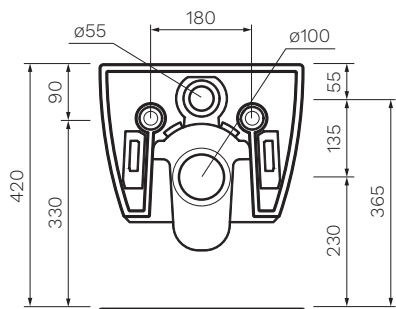

PARISI

App Wall Hung Pan (goclean®)

Product Code: FLAP118G

The timeless and elegant styling of the App wall hung pan is enhanced by its goclean® feature. The goclean® bowl is fully open, with no flushing rim and surfaces that are all softly rounded. These all combine to enable easy and thorough cleaning and the highest possible standard of hygiene.

Gloss
White

- | | |
|----------------------------|--|
| Colour & Finish | — White Gloss |
| Material | — Vitreous China |
| Dimensions | — 360 x 540 x 270mm |
| Rim Type | — goclean® |
| Seat Type | — Soft Close, Slim Heavy Grade, Stainless steel hinges, Easy Lift-off (FLQKCW05) |
| P Trap | — 230mm height FFL |
| Water Inlet | — Back Inlet 365mm height FFL |
| Cistern Options | — Compatible with framed concealed cisterns (PA120, PA121, PA140, PA141) |
| Button Options | — Compatible with push button panels and remote button sets (PA221 - PA265) |
| WELS | — 4 STAR 4.5/3L 3.1L Average Flush |
| Warranty | — 10 years (Conditions Apply) |

→ **FLAMINIA.**

goclean®

Note: Dimensions are in millimetres and nominal. They can vary according to material and manufacturing tolerances. Exact dimensions should be determined by measuring actual product. PARISI reserves the right to vary specifications without notice.
July 2019