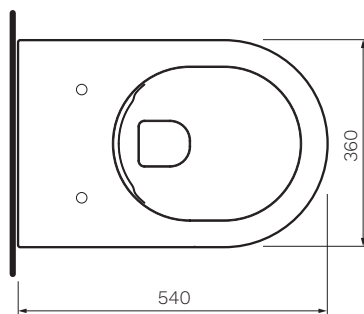

PARISI

App Wall Hung Pan (goclean®)

Product Code: FLAP118G

The timeless and elegant styling of the App wall hung pan is enhanced by its goclean® feature. The goclean® bowl is fully open, with no flushing rim and surfaces that are all softly rounded. These all combine to enable easy and thorough cleaning and the highest possible standard of hygiene.

Gloss
White

- | | |
|----------------------------|--|
| Colour & Finish | — White Gloss |
| Material | — Vitreous China |
| Dimensions | — 360 x 540 x 270mm |
| Rim Type | — goclean® |
| Seat Type | — Soft Close, Slim Heavy Grade, Stainless steel hinges, Easy Lift-off (FLQKCW05) |
| P Trap | — 230mm height FFL |
| Water Inlet | — Back Inlet 365mm height FFL |
| Cistern Options | — Compatible with framed concealed cisterns (PA120, PA121, PA140, PA141) |
| Button Options | — Compatible with push button panels and remote button sets (PA221 - PA265) |
| WELS | — 4 STAR 4.5/3L 3.1L Average Flush |
| Warranty | — 10 years (Conditions Apply) |

→ **FLAMINIA.**

goclean®

Note: Dimensions are in millimetres and nominal. They can vary according to material and manufacturing tolerances. Exact dimensions should be determined by measuring actual product. PARISI reserves the right to vary specifications without notice.
July 2019