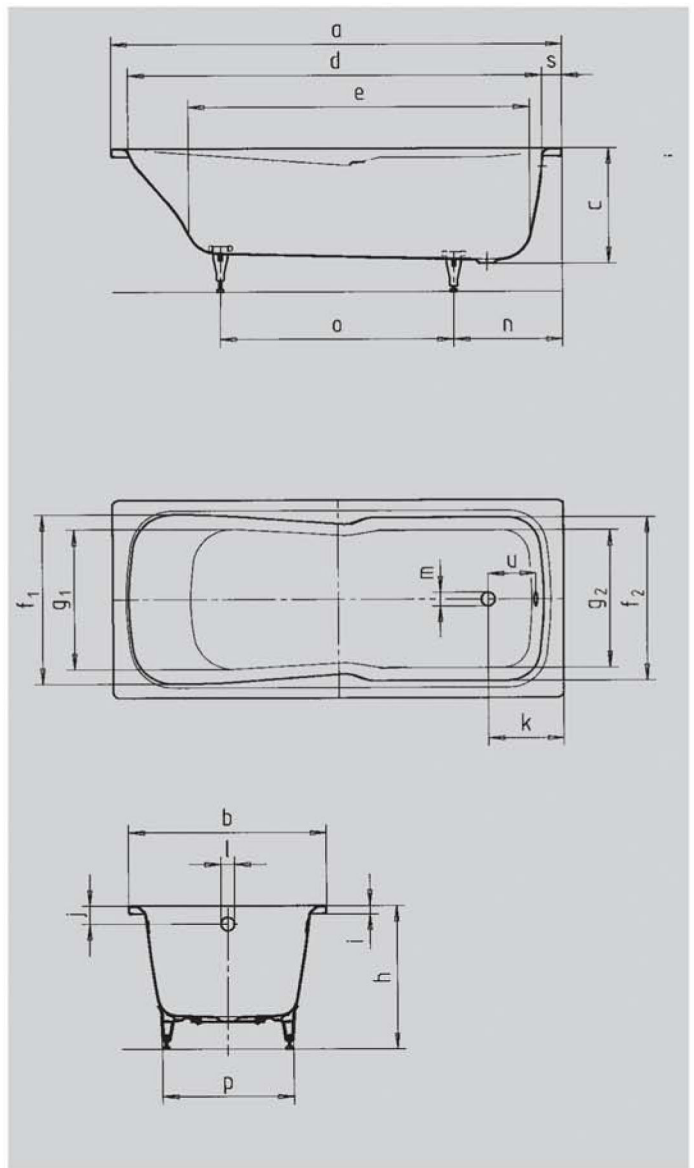

DYNA SET

- one-seater bathtub with waste at foot end
- combi-bathtub suitable for bathing and showering
- made of Kaldewei steel enamel 3.5 mm

30
YEARS GUARANTEE

Model No.		624	620	622
External length	a	1500	1700	1800 mm
External width	b	750	750	800 mm
Depth	c	430	430	430 mm
Internal length (top)	d	1340	1565	1565 mm
Internal length (bottom)	e	1050	1230	1230 mm
Internal width (top)	f ₁ ; f ₂	640; 640	640; 620	640; 620 mm
Internal width (bottom)	g ₁ ; g ₂	500; 520	500; 520	500; 520 mm
Height with feet	h	561-586	561-586	561-586 mm
Height of rim	i	32	32	32 mm
Distance top edge to centre of overflow hole	j	70	70	70 mm
Distance tub edge to centre of drain hole	k	310	285	335 mm
Diameter of overflow hole	l	52	52	52 mm
Diameter of drain hole	m	52	52	52 mm
Distance foot end of tub edge to centre of foot	n	410	410	415 mm
Distance between the feet	o	590	760	805 mm
Max. width of feet	p	495	495	495 mm
Distance tub edge (foot end) to where handle starts (627/625/621/623)	q	505	525	575 mm
Distance tub edge (foot end) to where handle ends (627/625/621/623)	r	780	800	850 mm
Width of rim (foot end)	s	100	75	125 mm
Distance between centre holes	u	206	206	206 mm
Water volume** in litres		133	169	169
Weight of the enamelled bath tub in kg		45	53	68

Subject to technical alterations and tolerances.
** 70 litres displacement on average.

KALDEWEI
Europe's No. 1 for baths