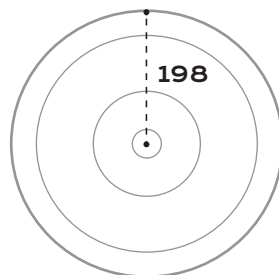

merwe
**MARSH
 BASIN**

Basin Technical Data Sheet

DIMENSIONS 395 x 130 mm
PRODUCT CODE SMB004
MATERIAL Solid Surface
FINISH Matt or Gloss
OVERFLOW No Overflow
WEIGHT 6 kg
PACKED WEIGHT 7 kg
PACKING DIM. 480 x 480 x 210 mm
WASTE SYSTEM SWClackBasin
WASTE SIZE 40 mm Slotted

*Also available in bronze.
 ** Sizes may vary slightly.

side view / front view

top view