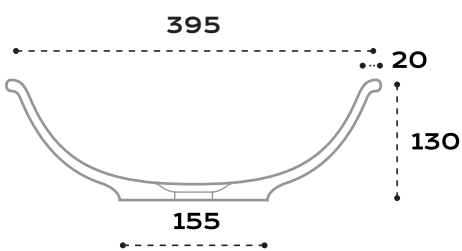

merwe
**MARSH
 BASIN**

Basin Technical Data Sheet

DIMENSIONS 395 x 130 mm
PRODUCT CODE SMB004
MATERIAL Solid Surface
FINISH Matt or Gloss
OVERFLOW No Overflow
WEIGHT 6 kg
PACKED WEIGHT 7 kg
PACKING DIM. 480 x 480 x 210 mm
WASTE SYSTEM SWClackBasin
WASTE SIZE 40 mm Slotted

*Also available in bronze.
 ** Sizes may vary slightly.

side view / front view

top view