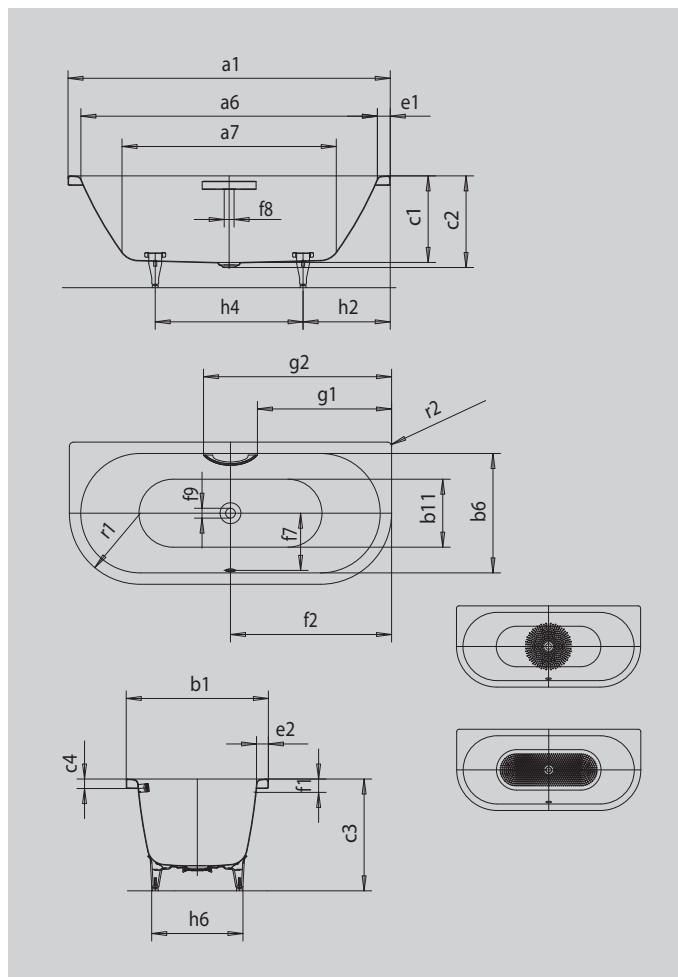

CENTRO DUO 2

- pure simplicity and unpretentious elegance distinguish these baths
- enamelled waste cover and overflow knob integrated in the bath design (also available with filling function)
- bathing with a friend: two identical back rests and centrally positioned waste
- made of KALDEWEI steel enamel

Similar illustration

GRIP DISCREET OPULENCE

Model		131
External length	a_1	1700 mm
Internal length (top)	a_6	1580 mm
Internal length (bottom)	a_7	1130 mm
External width	b_1	750 mm
Internal width (top)	b_6	630 mm
Internal width (bottom)	b_{11}	510 mm
Depth inside	c_1	460 mm
Depth incl. waste hole	c_2	485 mm
Height with feet	c_3	605 - 640 mm
Height of rim	c_4	50 mm
Width of rim (foot end; long side)	$e_1; e_2$	60; 60 mm
Distance top edge to centre of overflow hole	f_1	70 mm
Distance bath edge to centre of waste hole	f_2	850 mm
Distance centre of waste hole to centre of overflow hole	f_7	307 mm
Diameter of overflow hole	f_8	Ø 52 mm
Diameter of waste hole	f_9	Ø 52 mm
Distance bath edge (foot end) to start of grip	g_1	708 mm
Distance bath edge (foot end) to end of grip	g_2	992 mm
Distance foot end of bath edge to centre of foot	h_2	560 mm
Distance between the feet	h_4	580 mm
Width of feet max.	h_6	465 mm
External radius	r_1	23 mm
External radius	r_2	375 mm
Water volume		156 l
Net weight		51 kg
Pedestal		5030
Diameter of anti-slip		Ø 435 mm
Full anti-slip		900 x 300 mm